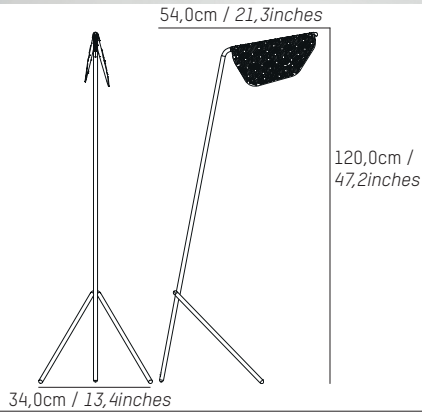

Date		Type	
Project			
Location			
Model#		Quantity	
Specifier			

MEDITERRANEAN FLOOR LAMP

DESIGNER : NOÉ DUCHAUFOUR - LAWRRANCE

YEAR : 2016

2 YEARS WARRANTY (LED 5 YEARS)

MATERIAL : BRASS

Inspired by the weightlessness of «laundry billowing on Mediterranean balconies», Noé Duchaufour-Lawrance designs Mediterranean, a series of lamps in brushed brass and LED. Resting on a light structure, the cloth of metal sculpts and diffuses the light through the lively and geometric pattern. This symbolism is applied to pendant, wall, floor and table lamps.

MAIN SPECIFICATIONS

COLOUR
EAN
REFERENCE

Brushed brass
3701128106953
L0571401

PHYSICAL	MEASURES	PARCEL LOGISTICS	
		Box 1/1	
Lenght	54,0cm / 21,3inches	Width	34,0cm / 13,4inches
Height	120,0cm / 47,2inches	Weight	2,0kg / 4,4lbs

ELECTRICAL	Source type		Replaceable source	
	Power	5W	Cable length	170,0cm / 66,9inches
	Cable color	Transparent	Environment	Indoor
	Light source	Included	CRI	80+
	Color temperature	2700K	Luminous flux	312lm
	Switch	Dimmable foot switch	Plug	A,F,G,I
	Category	Floor lamp	Frequency	60Hz
	Voltage	110-120V~	Lifespan	60,000h