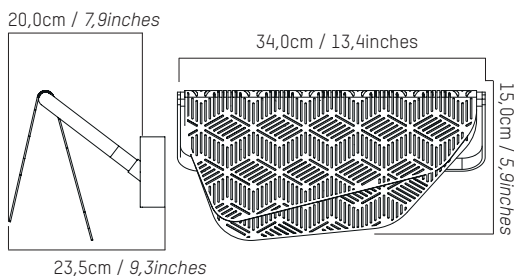

Inspired by the weightlessness of «laundry billowing on Mediterranean balconies», Noé Duchaufour-Lawrance designs Mediterranean, a series of lamps in brushed brass and LED. Resting on a light structure, the cloth of metal sculpts and diffuses the light through the lively and geometric pattern. This symbolism is applied to pendant, wall, floor and table lamps.

MAIN SPECIFICATIONS

**COLOUR
EAN
REFERENCE**

Brushed brass
3701128106984
L0571501

PHYSICAL

MEASURES

Lenght

34,0cm / 13,4inches

Width

20,0cm / 7,9inches

Height

15,0cm / 5,9inches

Weight

1,0kg / 2,2lbs

PARCEL LOGISTICS

Box 1/1

42,0 x 32,0 x 24,0cm
16,5 x 12,6 x 9,5inches
2,1kg
4,6lbs

ELECTRICAL

Source type

Built-in LED module

Replaceable source

Yes, by manufacturer

Power

5W

Environment

Indoor

Canopy shape

Rectangular

Canopy size

15,0 x 3,5 x 4,5cm
5,9 x 1,4 x 1,8inches

Canopy material

Brass

Canopy color

Brushed brass

Light source

Included

CRI

80+

Color temperature

2700K

Luminous flux

234lm

Dimmable

Yes

Dimming protocol

Phase-cut

Switch

No

Category

Wall lamp

Frequency

60Hz

Voltage

110-120V~

Lifespan

60,000h