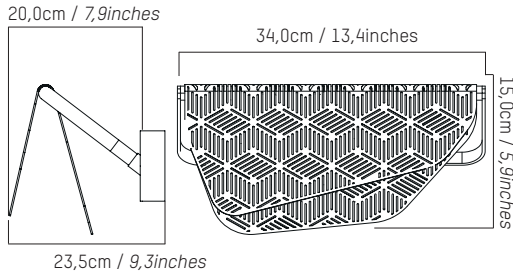

Inspired by the weightlessness of «laundry billowing on Mediterranean balconies», Noé Duchaufour-Lawrance designs Mediterranean, a series of lamps in brushed brass and LED. Resting on a light structure, the cloth of metal sculpts and diffuses the light through the lively and geometric pattern. This symbolism is applied to pendant, wall, floor and table lamps.

MAIN SPECIFICATIONS

**COLOUR
EAN
REFERENCE**

Brushed brass
3760236187261
L0570901

PHYSICAL	MEASURES	PARCEL LOGISTICS			
		Lenght	34,0cm / 13,4inches	Width	20,0cm / 7,9inches
	Height	15,0cm / 5,9inches	Weight	1,0kg / 2,2lbs	
	Box 1/1	42,0 x 32,0 x 24,0cm 16,5 x 12,6 x 9,5inches 2,1kg 4,6lbs			

ELECTRICAL	Source type		Replaceable source	
		Built-in LED module		Yes, by manufacturer
	Power		Environment	
		4W		Indoor
	Canopy shape		Canopy size	
		Rectangular		15,0 x 3,5 x 4,5cm 5,9 x 1,4 x 1,8inches
	Canopy material		Canopy color	
		Brass		Brushed brass
	Light source		CRI	
		Included		80+
Color temperature		Luminous flux		
	2700K		234lm	
Dimmable		Dimming protocol		
	Yes		Phase-cut	
Switch		Category		
	No		Wall lamp	
Frequency		Voltage		
	50-60Hz		220-240V~	
Lifespan				
	60,000h			
Energy class				
	F