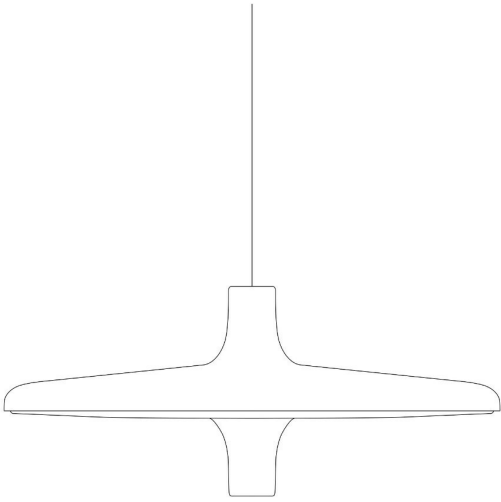

21019/DIM/NE Avro

design studio natural

Direct/diffused light suspension lamp with dimmable LED source.
Painted aluminium structure in orange, light blue, white and black.
Dimmable electronic driver inside the ceiling rose.

Dimensions		Light Source			
Width:	-	Hole Diameter:	-	Watt:	36W
Height:	25 cm	Hole Depth:	-	Lumen:	5000 lm
Length:	-	Net weight:	3,5 Kg	Light Source:	led
Depth:	-			CRI:	>80
Diameter:	60 cm			duration:	50000
				CCT:	2700K
				Energy degree:	D

Device Specifications

Type of emission:	direct/diffused	Power cable length:	-	Driver:	included
Power:	-	Steel cable length:	-	Power supply assembly:	internal
Light output:	-	Glow Wire Test:	-	Power supply:	electronic dimmable power supply
Beam angle:	-	Impact Resistance:	-	Type of dimming:	-
				Voltage:	230V

Avro multisocket

WiFi device for
dimming

Dimensions

Width: -

Height: 25 cm

Length: -

Depth: -

Diameter: 60 cm