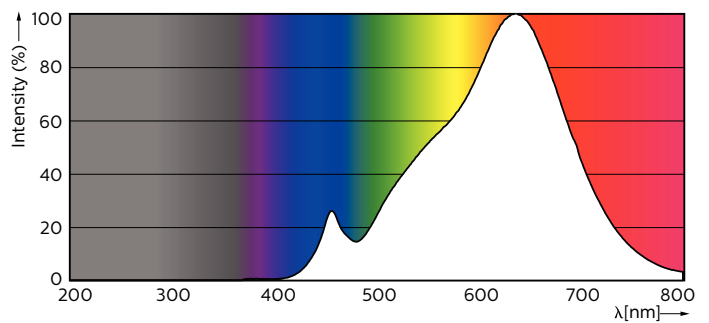

Accent Lighting Spots - MAS LED ExpertColor 5.5-50W GU10 927 36D

Spectral Power Distribution Colour - MAS LED ExpertColor 5.5-50W GU10 927 36D