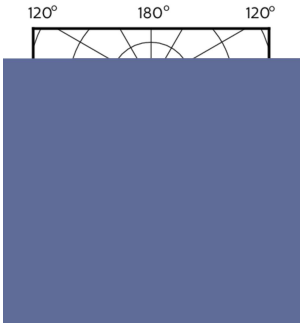

Dimensional drawing

Product	D	C
MAS LED ExpertColor 5.5-50W GU10 927 36D	50 mm	54 mm

Photometric data

Accent Lighting Spots - MAS LED ExpertColor 5.5-50W GU10 927 36D

Spectral Power Distribution Colour - MAS LED ExpertColor 5.5-50W GU10 927 36D

MASTER LEDspot ExpertColor MV

Photometric data

Light Distribution Diagram - MAS LED ExpertColor 5.5-50W GU10 927 36D

Lifetime

Life Expectancy Diagram - MAS LED ExpertColor 5.5-50W GU10 927 36D

Lumen Maintenance Diagram - MAS LED ExpertColor 5.5-50W GU10 927 36D