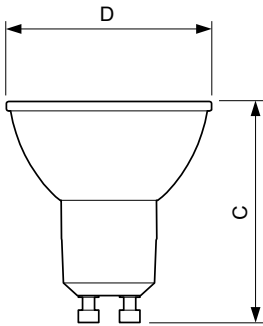

MASTER LEDspot ExpertColor MV

Voltage (Nom)	220-240 V
Temperature	
T-Case Maximum (Nom)	80 °C
Controls and Dimming	
Dimmable	Only with specific dimmers
Mechanical and Housing	
Bulb Shape	PAR16 [PAR 2 inch/50mm]
Approval and Application	
Energy Efficiency Class	G
Suitable For Accent Lighting	Yes
Energy Consumption kWh/1000 h	6 kWh

EPREL Registration Number	775827
CE mark	Yes
EU RoHS compliant	Yes
Product Data	
Full product code	871869670767800
Order product name	MAS LED ExpertColor 5.5-50W GU10 927 36D
Order code	929001347302
Numerator - Quantity Per Pack	1
Numerator - Packs per outer box	10
Material number (12NC)	929001347302
Full product name	MAS LED ExpertColor 5.5-50W GU10 927 36D
EAN/UPC - Case	8718696707685

Dimensional drawing

Product	D	C
MAS LED ExpertColor 5.5-50W GU10 927 36D	50 mm	54 mm

Photometric data