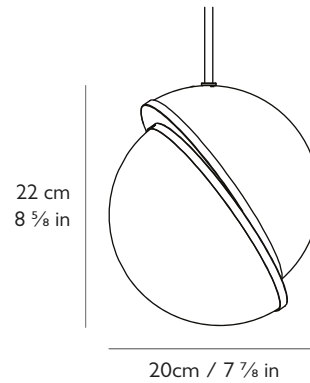

LEE BROOM

MINI CRESCENT LIGHT

PRODUCT DETAILS

Name

Mini Crescent Light

Finish & Product Code	110-130v	220-240v
Mini Crescent Light	CRE0140	CRE0040

Materials

Opal acrylic, brushed brass, steel

Certification

UL, cUL (110-130v)
CE, CB (220-240v)

Year of Design

2016

Dimensions

H 22cm x Dia 20cm / H 8 5/8 in x Dia 7 7/8 in

Suspension

Length: 300cm / 118 1/8 in
Adjustable cord
Gold fabric outer

Ceiling Plate / Canopy

H 3cm x Dia 12cm / H 1 1/8 in x Dia 4 3/4 in
Round steel in brushed brass finish

Weight

Product (net) 1.1kg / 2.4 lb / Boxed (gross) 1.85kg / 4 lb

For more information please contact: