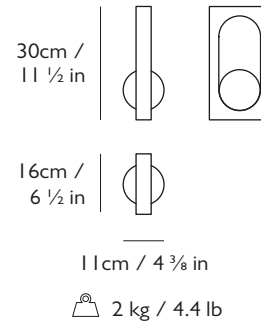

LEE BROOM

MYTHOS

PRODUCT DETAILS

Name	Year of Design
Mythos Wall Light	2024

Product Code	110-130V	220-240V
Mythos Wall Light, brushed brass	MYT0140	MYT0040
Mythos Wall Light, blackened brass	MYT0141	MYT0041

Materials

Opal glass & brass with brushed or blackened finish:

Illumination

3W / 220-240V or 110-130V / G9 / 2700k
Supplied with 3W dimmable G9 LED bulb

Dimming

Dimmable. Mains voltage. TRIAC / Leading edge

Dimensions

H 30 cm x W 11 cm x D 16 cm / H 11 1/2 x W 4 3/8 x D 6 1/2 in

Weight

Product (net) : 2 kg / 4.4 lb   Boxed (gross) : 4.5 kg / 9.9 lb

Wall Mount

Supplied with mounting plate for flush fitting to wall.

Additional plate included for 110-130V customers to cover outlet box. Please contact your sales representative for more information.

Certification

110-130V : UL, cULus
220-240V : CE, UKCA, CB