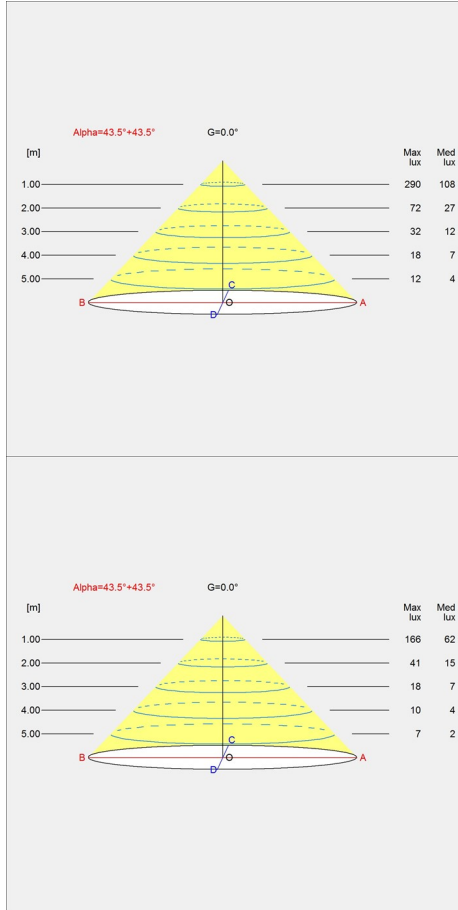

Finish

White, Black or Light Aluminium Grey, powder coated.

Materials

Base: Steel. Arms and lamp head: Aluminium. Joints: Anodised Aluminium. Stem: Aluminium.

Sizes and weights

Width x Height x Length (mm) | 260 x 1250 x 560 Max 7.2 kg

Related products

NJP Table

NJP Wall

NJP Mini

Light distribution diagrams

Cartesian

Isolux

Polar

- 5744164867
- 5744164870
- 5744165183
- 5744165112
- 5744165125
- 5744165837
- 5744165840

Data specifications

Colour	Black	Length	560
Width	260	Height	1250
Built-in Height	-	IP class	20
Class	II	Net Weight	7.2
Standby (W)	-	Power Factor (P = 100 % / P = 50 %)	0.53/0.46
Inrush Current	-	Light source	LED 2700K 10W
Kelvin	2700	CRI	97
SDCM	3	Lumen	529
Watt	10	Efficacy	53
Light control	-	Min. Dim Level (%)	50
UGR Transversal / Axial	19.3/19.3	L80B50 (hours)	>100.000
Driver life	-		