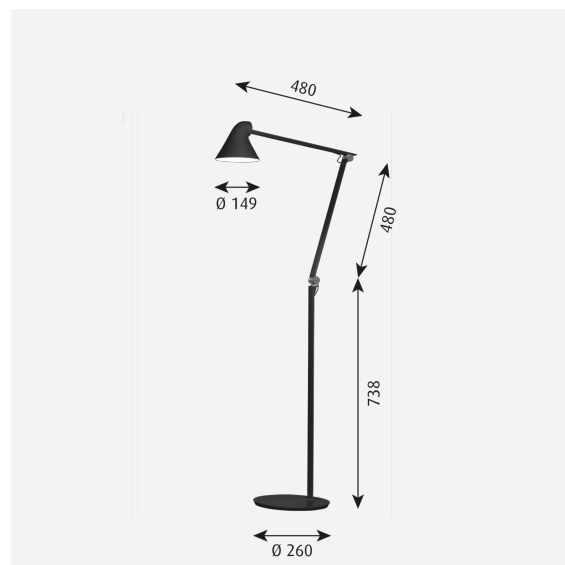

Product info

Information

Driver fitted externally on cord. The light has two built-in intensities. The weight includes the base plate. This product is fitted with an integrated energy-saving LED light source. Should you wish to replace it, please contact Louis Poulsen so we can help you purchase the correct LED Replacement Kit. Please note that LED-replacement should always be carried out by an authorised electrician.

Mounting

Cord type: Black or white. Cord length: 1,7m. Switch: On the fixture head. Timer function: 4 hours or 8 hours. LED driver: separate, plugs into power outlet. The light has two built-in intensities.

Finish

White, Black or Light Aluminium Grey, powder coated.

Materials

Base: Steel. Arms and lamp head: Aluminium. Joints: Anodised Aluminium. Stem: Aluminium.

Sizes and weights

Width x Height x Length (mm) | 260 x 1250 x 560 Max 7.2 kg

Class

Ingress protection IP20. Electric shock protection II.

Light source

LED 2700K 10W

Lumen: 529

Information

Driver fitted externally on cord. The light has two built-in intensities. The weight includes the base plate. This product is fitted with an integrated energy-saving LED light source. Should you wish to replace it, please contact Louis Poulsen so we can help you purchase the correct LED Replacement Kit. Please note that LED-replacement should always be carried out by an authorised electrician.

Related products