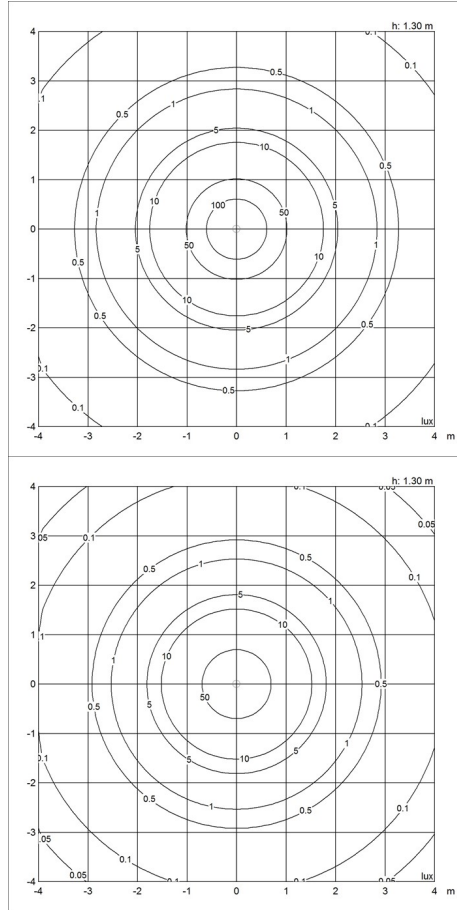

Finish

White, Black or Light Aluminium Grey, powder coated.

Materials

Base: Steel. Arms and lamp head: Aluminium. Joints: Anodised Aluminium. Stem: Aluminium.

Sizes and weights

Width x Height x Length (mm) | 260 x 1250 x 560 Max 7.2 kg

Related products

NJP Table

NJP Wall

NJP Mini

Light distribution diagrams

Cartesian

Isolux

Polar

- 5744164867
- 5744164870
- 5744165183
- 5744165112
- 5744165125
- 5744165837
- 5744165840

Data specifications

Colour	Black	Length	560
Width	260	Height	1250
Built-in Height	-	IP class	20
Class	II	Net Weight	7.2
Standby (W)	-	Power Factor (P = 100 % / P = 50 %)	0.53/0.46
Inrush Current	-	Light source	LED 2700K 10W
Kelvin	2700	CRI	97
SDCM	3	Lumen	529
Watt	10	Efficacy	53
Light control	-	Min. Dim Level (%)	50
UGR Transversal / Axial	19.3/19.3	L80B50 (hours)	>100.000
Driver life	-		