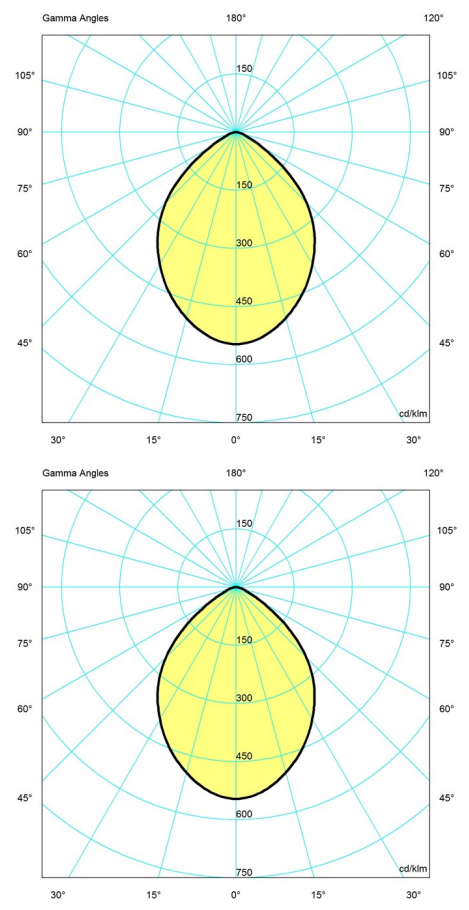

Finish

White, Black or Light Aluminium Grey, powder coated.

Materials

Base: Steel. Arms and lamp head: Aluminium. Joints: Anodised Aluminium. Stem: Aluminium.

Sizes and weights

Width x Height x Length (mm) | 260 x 1250 x 560 Max 7.2 kg

Related products

NJP Table

NJP Wall

NJP Mini

Light distribution diagrams

Cartesian

Isolux

Polar

- 5744164867
- 5744164870
- 5744165183
- 5744165112
- 5744165125
- 5744165837
- 5744165840

Data specifications

Colour	Black	Length	560
Width	260	Height	1250
Built-in Height	-	IP class	20
Class	II	Net Weight	7.2
Standby (W)	-	Power Factor (P = 100 % / P = 50 %)	0.53/0.46
Inrush Current	-	Light source	LED 2700K 10W
Kelvin	2700	CRI	97
SDCM	3	Lumen	529
Watt	10	Efficacy	53
Light control	-	Min. Dim Level (%)	50
UGR Transversal / Axial	19.3/19.3	L80B50 (hours)	>100.000
Driver life	-		