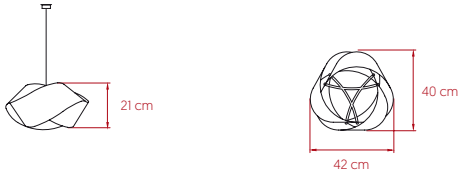

NUT

by Ray Power

SIZE

REFERENCES

NUT S BK
NUT S WH
NUT S NI

COMPONENTS

Wood Veneer Shade

Metal Tripod

Metal Canopy - ø8 cm

Electrical Cable: 2.5 m

LIGHT SOURCE

Class I

220 - 250V

Recommended Bulb - Not Included
E27 Lamp Holder
LED Globe DIM 12 W, 960 lm*
Energy Class E

*Measurements obtained by theoretical calculations at LZF using Ivory White shades & recommended bulbs. Veneer Ref: 20 Ivory White.

PACKAGING

Box Size: 51 x 51 x 32 cm

Box Volume: 0.08 m³

Weight: Gross - 3 Kg | Net - 0.8 Kg

SELECT FROM FOLLOWING

WOOD VENEER FINISHES

- | | |
|-----------------------|------------------|
| ● 20 - Ivory White | ● 26 - Red |
| ● 21 - Natural Cherry | ● 28 - Blue |
| ● 22 - Natural Beech | ● 29 - Grey |
| ● 24 - Yellow | ● 33 - Pale Rose |
| ● 25 - Orange | ● 34 - Sea Blue |