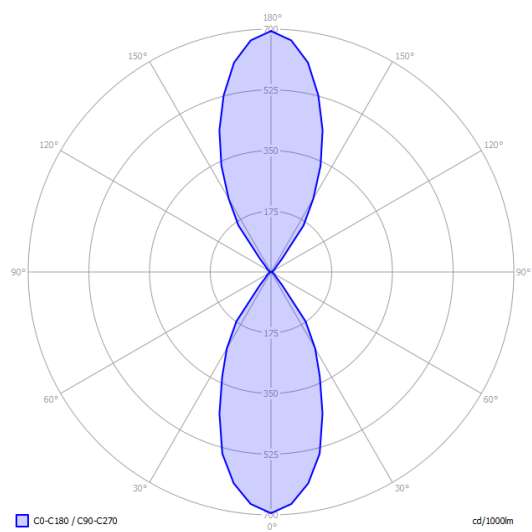

Nautilus Mini	Light source	Structure	Code 2700 K	Code 3000 K
<p>Technical drawings showing dimensions: 11.9 cm (4.68"), 0.6, 355°, 0.81 cm (0.318"), 0.85 cm (0.334").</p>	LED 2700 K 2 x 6 W / 950 lm 220–240 V CRI 90 MacAdam 3–Step	Matte White – 9010 Matte Black – 9005 Matte Champagne	16552 1027 16552 2027 16552 4527	16552 1030 16552 2030 16552 4530
	LED 3000 K 2 x 6 W / 1030 lm 220–240 V CRI 90 MacAdam 3–Step	or 		
	LED included			

Nautilus Mini

LED
2700 K
2 × 6 W / 950 lm
220–240 V
CRI 90
MacAdam 3–Step

Photometric data

LED
3000 K
2 × 6 W / 1030 lm
220–240 V
CRI 90
MacAdam 3–Step

Options of Nautilus

Nautilus