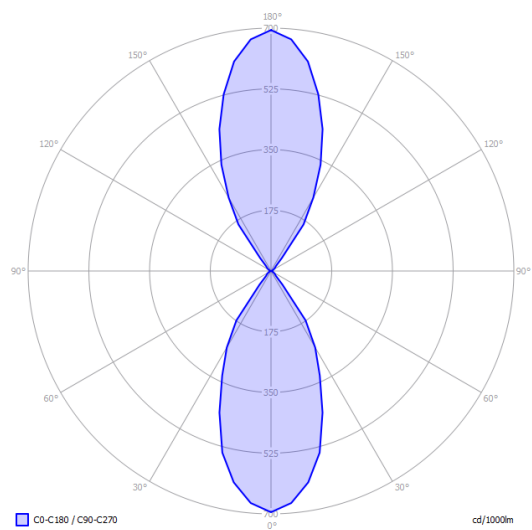

Nautilus Mini	Light source	Structure	Code 2700 K	Code 3000 K
<p>Technical drawings showing dimensions: 11.9 cm (4.68"), 0.6, 355°, 0.81 cm (0.318"), 0.85 cm (0.334").</p>	LED 2700 K 2 x 6 W / 950 lm 220–240 V CRI 90 MacAdam 3–Step	Matte White – 9010 Matte Black – 9005 Matte Champagne	16552 1027 16552 2027 16552 4527	16552 1030 16552 2030 16552 4530
	LED 3000 K 2 x 6 W / 1030 lm 220–240 V CRI 90 MacAdam 3–Step	or 		
	LED included			

Nautilus Mini

LED
2700 K
2 × 6 W / 950 lm
220–240 V
CRI 90
MacAdam 3–Step

Photometric data

LED
3000 K
2 × 6 W / 1030 lm
220–240 V
CRI 90
MacAdam 3–Step

Options of Nautilus

Nautilus