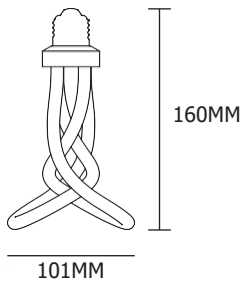

SPECIFICATION SHEET

PLUMEN 001 ENERGY EFFICIENT LIGHT BULB

WARM WHITE LED

The Plumen 001 is the world's first designer low energy light bulb. The dynamic, sculptured form contrasts to the dull regular shapes of existing low energy bulbs, in an attempt to make the Plumen a centrepiece, not an afterthought. The Plumen 001 works like any other high quality low energy bulb - saving you 80% on your energy bills and lasting 20 times longer than a standard incandescent bulb.

PRODUCT PERFORMANCE

Light Colour	Warm White
Power Consumption	6.5W Equivalent to a 35W incandescent
Lumen Output	510lm
Lifetime	20,000 Hours
Dimmable	Yes, see plumen.com/dimming
Colour Temperature	3,500K (Warm White)
Switching Cycles	More than 100,000
Warm-Up Time	Instant full light
Power Factor	0.8
Colour Rendering	Greater than 90
EU Energy Rating	Class g

PRODUCT DETAILS

Designer	PLUMEN + Samuel Wilkinson
Year of Design	2010
Lamp Dimensions	160mm x 101mm
Packaging Dimensions	175mm x 104mm x 99mm
Material	Ceramic and PC Plastic
Colour	N/A
Fitting	E27 Screw 230v
Product Code	E27 1803011101
Bar Code	E27 5060282528352