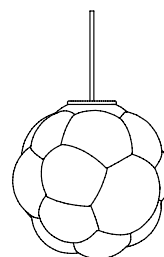

normann

C O P E N H A G E N

Collection Overview

Bubba Lamp Ceiling/Wall Ø25
H: 28 x Ø25 cm

Bubba Lamp Ceiling Ø45z
H: 45 x Ø42 cm

Bubba Lamp Ø25
H: 25 x Ø25 cm

Bubba Lamp Ø42
H: 41 x Ø42 cm

Product Facts EU

Description

Bubba Lamp is an elegant and characterful lighting collection inspired by soap bubbles and the way they float into each other, forming intricate bubble clusters. Bubba is crafted from etched opal glass and comes as a pendant lamp in two different sizes, a large ceiling lamp and a smaller lamp ideal for both wall and ceiling surfaces.

Designer / Year Of Design

Yuchen Wu / 2023

Material

Glass, Aluminum, Steel

Construction

The Bubba series includes a pendant lamp and a ceiling/wall lamp in two different sizes each. The lamp shade is made of matte etched opal glass. The ceiling/wall version comes with a mounting ring in aluminum and a ceiling canopy in white painted steel. It can be installed directly to the power outlet (hardwired) or by using a power cord via the outlet hole on the canopy. Please note that the large ceiling/wall lamp is only recommended to be used in the ceiling, as it too heavy for the wall canopy and mounting bracket. If it is hardwired the hole is sealed with a silicone plug. The pendant version comes with a 4 m textile cord and a white canopy in plastic. External power cord and light source not included.