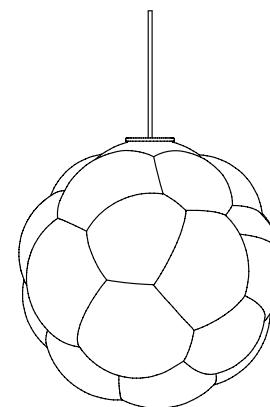

Bubba

Intricate illuminated
bubble clusters

normann
C O P E N H A G E N

A versatile lamp collection in an unconventional, charismatic design

Bubba is a collection of characterful lighting inspired by the multifaceted clusters formed by floating soap bubbles. The unusual shape elevates standard glass lampshades into a fascinatingly intricate and eye-catching design. Designed for numerous uses and settings, Bubba boasts an aesthetic that adapts to any room.

normann

C O P E N H A G E N

Collection Overview

Bubba Lamp Ceiling/Wall Ø25
H: 28 x Ø25 cm

Bubba Lamp Ceiling Ø45z
H: 45 x Ø42 cm

Bubba Lamp Ø25
H: 25 x Ø25 cm

Bubba Lamp Ø42
H: 41 x Ø42 cm

Product Facts EU

Description

Bubba Lamp is an elegant and characterful lighting collection inspired by soap bubbles and the way they float into each other, forming intricate bubble clusters. Bubba is crafted from etched opal glass and comes as a pendant lamp in two different sizes, a large ceiling lamp and a smaller lamp ideal for both wall and ceiling surfaces.

Designer / Year Of Design

Yuchen Wu / 2023

Material

Glass, Aluminum, Steel

Construction

The Bubba series includes a pendant lamp and a ceiling/wall lamp in two different sizes each. The lamp shade is made of matte etched opal glass. The ceiling/wall version comes with a mounting ring in aluminum and a ceiling canopy in white painted steel. It can be installed directly to the power outlet (hardwired) or by using a power cord via the outlet hole on the canopy. Please note that the large ceiling/wall lamp is only recommended to be used in the ceiling, as it too heavy for the wall canopy and mounting bracket. If it is hardwired the hole is sealed with a silicone plug. The pendant version comes with a 4 m textile cord and a white canopy in plastic. External power cord and light source not included.