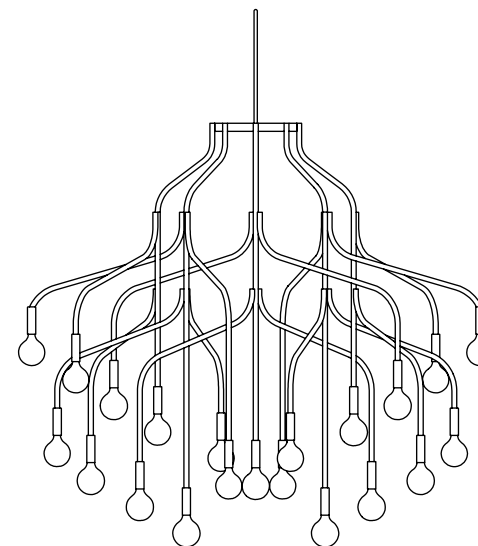

Vekst

Elegant ambiance and striking branches

normann
COPENHAGEN

Magnificent lighting inspired by nature's chaotic symmetry

Vekst is a spectacular lamp collection characterized by its sculptural, branch-like arms. Nature's influence on the design language is evident. Just like branches of a tree, Vekst is distinguished by slender arms growing like branches into the shape of the crown of a tree. Crafted from powder-coated steel, each branch is fitted with a bulb, which is surrounded by a sphere of etched opal glass, a detail reminiscent of newly developing shoots appearing at the tip of the stem. The bud-like glass lampshades are illuminated by LED bulbs, creating an impressive play of light in the almost poetic design.

normann

C O P E N H A G E N

Collection Overview

Vekst Wall Lamp
H: 73 x W: 22 x L: 39 cm

Vekst Lamp Small
H: 54 x Ø62 cm

Vekst Lamp Large
H: 81 x Ø88 cm

Product Facts EU

Description

Vekst Lamp is a decorative lamp collection characterized by its sculptural branch-like arms. Crafted from powder-coated steel, the branches are fitted with a bulb, which is surrounded by a sphere of etched opal glass. Vekst offers a unique expression and a striking light and comes as a dimmable pendant light in two different sizes as well as a wall lamp variant.

Designer / Year Of Design

Simon Legald / 2023

Material

Powder-coated steel and etched opal glass

Construction

The Vekst pendant lamps are provided with a 4-meter black textile cord, a 4-meter steel wire, and a black ceiling canopy in powder-coated steel. The arms are crafted of powder-coated steel in black and fitted with a bulb at the end. The bulb is surrounded by a sphere of etched opal glass. The pendant lamps are dimmable and come in two different sizes.