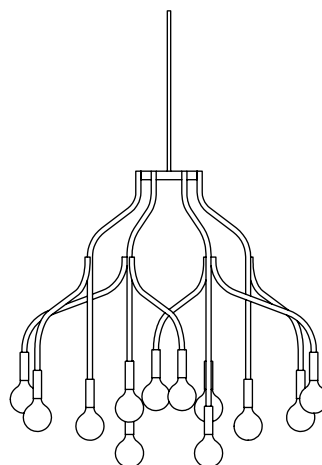

Vekst

Elegant ambiance and striking branches

normann
COPENHAGEN

Magnificent lighting inspired by nature's chaotic symmetry

Vekst is a spectacular lamp collection characterized by its sculptural, branch-like arms. Nature's influence on the design language is evident. Just like branches of a tree, Vekst is distinguished by slender arms growing like branches into the shape of the crown of a tree. Crafted from powder-coated steel, each branch is fitted with a bulb, which is surrounded by a sphere of etched opal glass, a detail reminiscent of newly developing shoots appearing at the tip of the stem. The bud-like glass lampshades are illuminated by LED bulbs, creating an impressive play of light in the almost poetic design.

normann

C O P E N H A G E N

Collection Overview

Vekst Wall Lamp
H: 73 x W: 22 x L: 39 cm

Vekst Lamp Small
H: 54 x Ø62 cm

Vekst Lamp Large
H: 81 x Ø88 cm

Product Facts EU

Description

Vekst Lamp is a decorative lamp collection characterized by its sculptural branch-like arms. Crafted from powder-coated steel, the branches are fitted with a bulb, which is surrounded by a sphere of etched opal glass. Vekst offers a unique expression and a striking light and comes as a dimmable pendant light in two different sizes as well as a wall lamp variant.

Designer / Year Of Design

Simon Legald / 2023

Material

Powder-coated steel and etched opal glass

Construction

The Vekst pendant lamps are provided with a 4-meter black textile cord, a 4-meter steel wire, and a black ceiling canopy in powder-coated steel. The arms are crafted of powder-coated steel in black and fitted with a bulb at the end. The bulb is surrounded by a sphere of etched opal glass. The pendant lamps are dimmable and come in two different sizes.