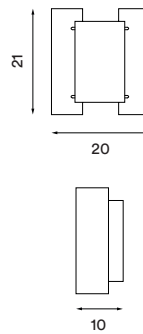

Wire: White silk (white version), black silk (brass, black,
aluminium and dark green versions), 200 cm

Bulb: E27, Max. 60 W

Voltage: 220V - 240V - 50/60Hz

Net weight: 1,2 kg (white, black, brass and dark green
versions), 0,8 kg (aluminium version)

Minimum order size: 2

Spare part available: Wall bracket

Dimensions and light direction:

Recommended bulb: