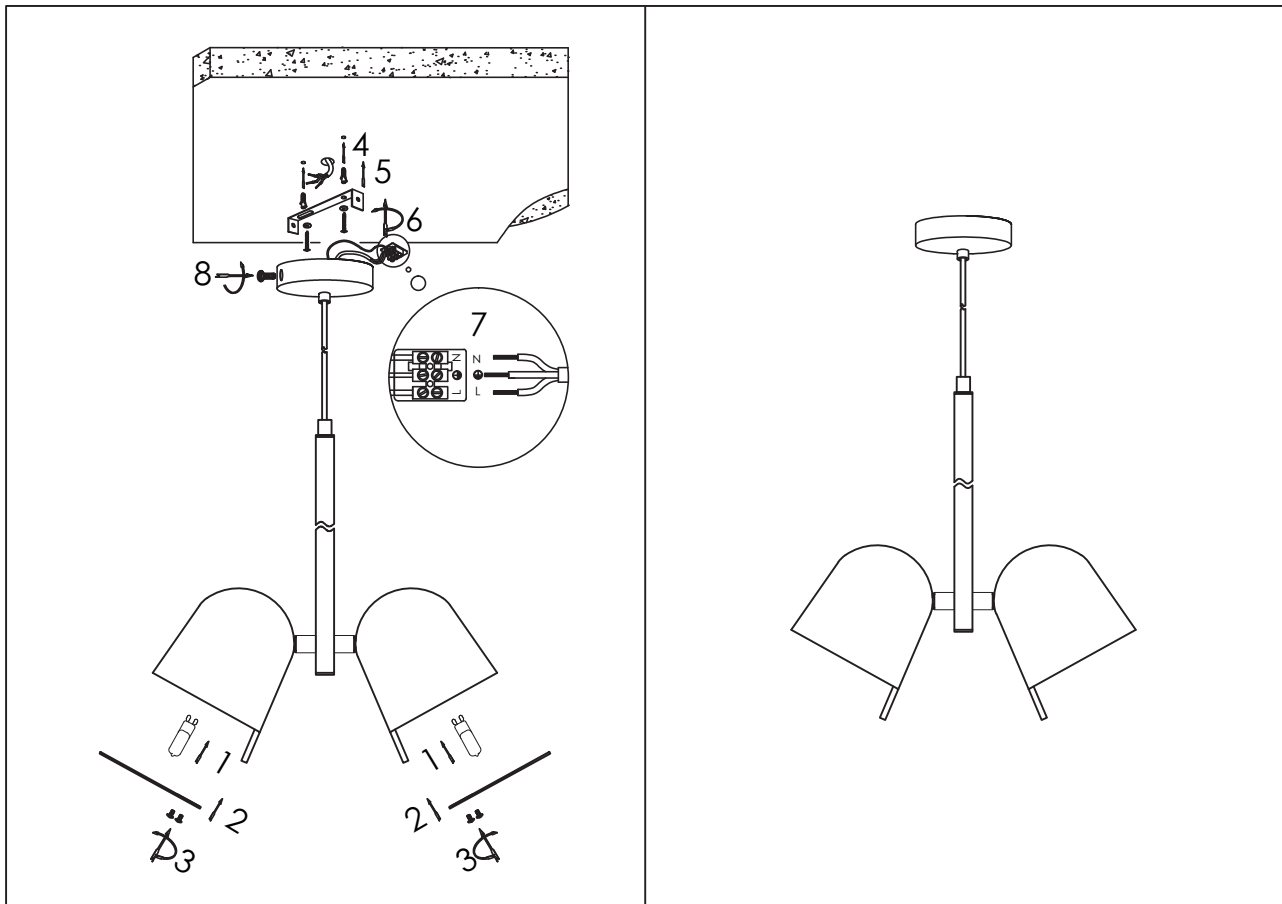

● **user instructions :**

before installation, please take time to read this leaflet carefully and retain it for future reference :

- make sure there is a suitable mean of supporting the weight of the fitting at the intended fixing position
- do not mount fitting onto a damp surface
- this light is suitable for indoor use only
- before installation, disconnect the electrical supply

● **notice d'utilisation :**

avant l'installation, merci de lire attentivement ce dépliant et de le conserver en référence :

- assurez-vous que le support soit approprié au poids de la lampe à l'endroit de la fixation
- ne pas monter ce dispositif sur une surface humide
- cette lampe est exclusivement destinée à un usage en intérieur
- avant l'installation, déconnecter l'arrivée électrique

● **technical specifications :**

G9 Bulb Max 10W LED, 220-240 V, 50-60 Hz,
IP 20
Use a G9 LED bulb

● **care :**

clean only with a soft dry cloth, do not use polish or abrasive cleaners as these may damage the finish

● **spécifications techniques :**

Culot G9 Max 10W LED, 220-240 V, 50-60 Hz,
IP 20
Utiliser une ampoule G9 LED

● **entretien :**

nettoyer avec un chiffon doux et sec, ne pas utiliser de produits abrasifs