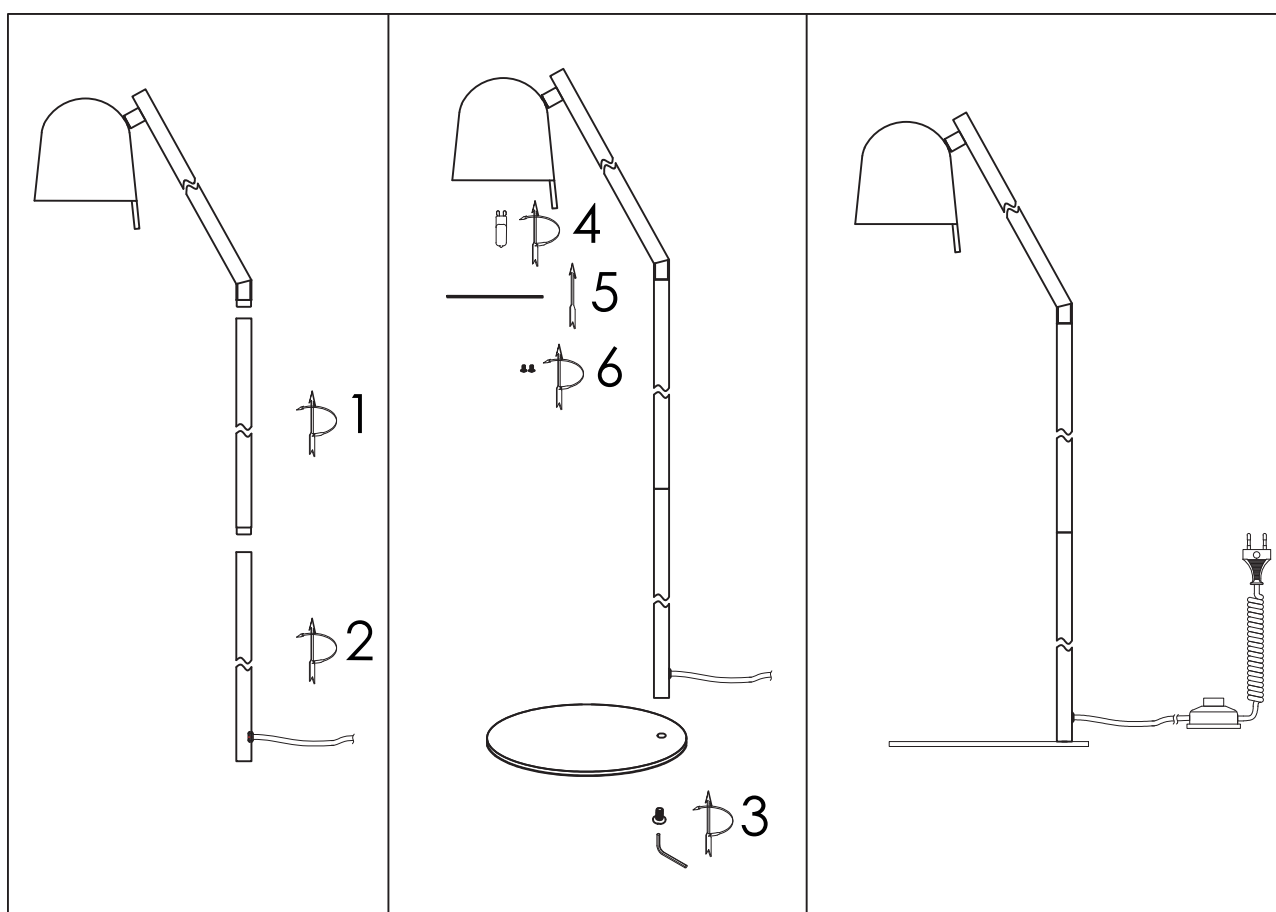

● **user instructions :**

before installation, please take time to read this leaflet carefully and retain it for future reference :

- make sure there is a suitable mean of supporting the weight of the fitting at the intended fixing position
- do not mount fitting onto a damp surface
- this light is suitable for indoor use only
- before installation, disconnect the electrical supply

● **notice d'utilisation :**

avant l'installation, merci de lire attentivement ce dépliant et de le conserver en référence :

- assurez-vous que le support soit approprié au poids de la lampe à l'endroit de la fixation
- ne pas monter ce dispositif sur une surface humide
- cette lampe est exclusivement destinée à un usage en intérieur
- avant l'installation, déconnecter l'arrivée électrique

● **technical specifications :**

G9 Bulb Max 10W LED, 220-240 V, 50-60 Hz,
IP 20
Use a G9 LED bulb

● **care :**

clean only with a soft dry cloth, do not use polish or abrasive cleaners as these may damage the finish

● **spécifications techniques :**

Culot G9 Max 10W LED, 220-240 V, 50-60 Hz,
IP 20
Utiliser une ampoule G9 LED

● **entretien :**

nettoyer avec un chiffon doux et sec, ne pas utiliser de produits abrasifs