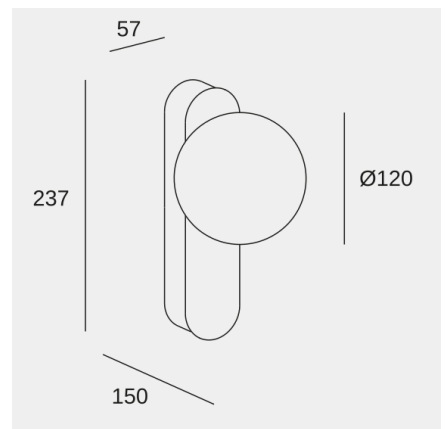

Perlina

Nina Mair

Wall fixture Perlina LED 8.8W SW 2700-3000-4000K ON-OFF Black 391lm

Technical features

- Luminaire total power: 8.8W
- Real lumens: 391 (3000K)
- Real lm/W: 44
- Correlated Colour Temperature (CCT): SW 2700-3000-4000K
- Structure material: Steel
- Structure finish: Black
- Diffuser material: Glass
- Diffuser finish: OPAL
- Voltage / frequency: 220-240V/50-60Hz
- Dimming protocol: ON-OFF
- Power Factor: NULL
- Useful life: 50,000h L80B20
- Warranty: 5 years
- Easily recyclable luminaire

Luminotechnic features

- CRI: 92
- MacAdam steps: 3
- Photobiological risk: RG1
- UGR crosswise: 25.7
- UGR lengthwise: 25.7

Lampholder	Quantity	Light source power (W)
LED	1	7.2W

Image may not match reference. LedsC4 reserves the right to amend any of the product's components. The data related to flux, power and colour temperature may be subject to changes made by the manufacturer.

Perlina

Nina Mair

Wall fixture Perlina LED 8.8W SW 2700-3000-4000K ON-OFF Black 391lm

Logistics

x 8

Net weight (kg): 0.96

Packaged weight (kg): 1.9

Packaging: 205mm x 205mm x
355mm