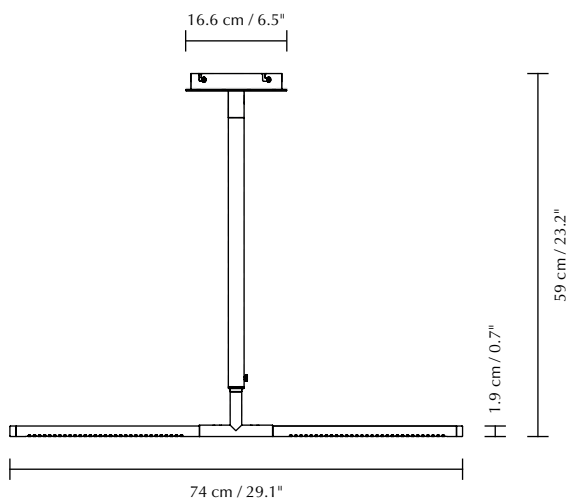

OMNI CEILING LAMP

Designed by Søren Ravn Christensen

Pendant lamp

DIMENSIONS (H x W x D)

59-133.4 x 74 x 6.6 cm / 23.2-52.5 x 29.1 x 2.6"

MARKINGS, TESTS & CERTIFICATIONS

CE, UKCA (for indoor use), IP2X

MATERIAL

Steel, aluminium, PP and PMMA

WARRANTY

10-year warranty against manufacturer defects

LIGHT SOURCE

17W LED panel built-in. 2700 K - 1000 lumen CRI: 94
≥30000 H. Dimmable

WEIGHT

1.8 kg / 4 lb

WEIGHT INCL. PACKAGING

2.9 kg / 6.4 lb

PACKAGING DIMENSIONS (L x W x H)

21.1 x 38.1 x 9.1 cm / 8.3 x 15 x 3.6"

ASSEMBLY TIME

15 min

MEDIA KIT

Photos and press material
Download at umage.presscloud.com

ORDERING INFORMATION