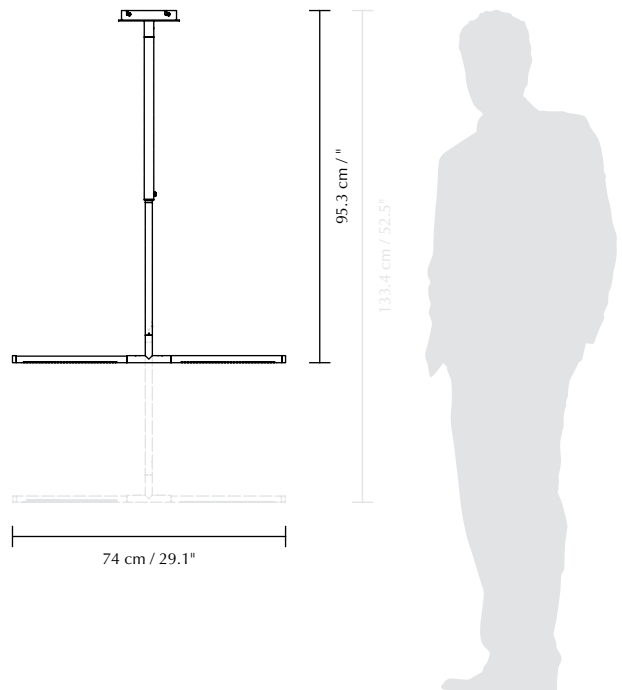

Expanding the Omni lighting collection with another exceptional design, UIMAGE proudly unveils Omni ceiling - the ceiling lamp to spruce up your home.

With its sleek and simple design, Omni ceiling effortlessly fuses form and function. It captivates any space with its soft, serene illumination and transforms the atmosphere.

Crafted with meticulous attention to detail, the minimalistic shape of Omni ceiling exudes sophistication and elegance, demanding attention without overpowering the surrounding decor. Its unfussy design serves as a statement piece while harmoniously blending into any interior setting.

Designed by Chief Creative Developer at UIMAGE, Søren Ravn Christensen, Omni ceiling embraces versatility by incorporating a telescopic function, allowing effortless height adjustment to suit your desired lighting arrangement. The lamp and its two light panels can rotate 360 degrees, granting you unparalleled control over the light's placement and framing. It offers endless possibilities to suit the ambience according to your preference. To further enhance its adaptability, the Omni ceiling lamp is also dimmable with external dimmers, offering the ultimate level of customisation and mood setting.

Find more info on our website umage.com