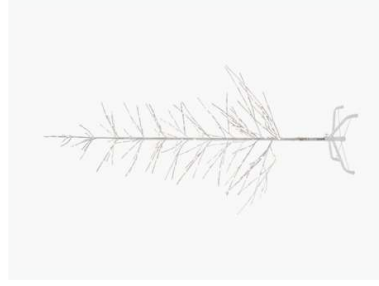

51850 ISAAC TREE
LEDS 348
COLOUR White
CORD White
DIMENSIONS H:2,1+5m
TECH./INFO 6W/24V/IP44
PACKING 2