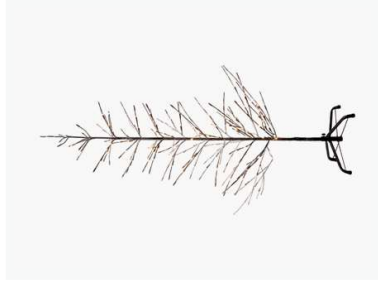

51815 ISAAC TREE
LEDS 348
COLOUR Brown/Snowy
CORD Brown
DIMENSIONS H:2,1+5m
TECH./INFO 6W/24V/IP44
PACKING 2