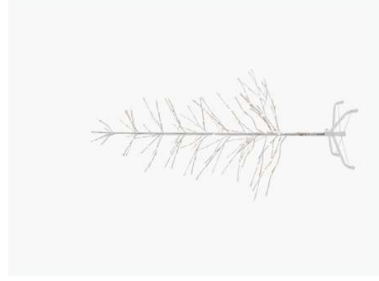

51845 ISAAC TREE
LEDS 228
COLOUR White
CORD White
DIMENSIONS H:1,6+5m
TECH./INFO 6W/24V/IP44
PACKING 4