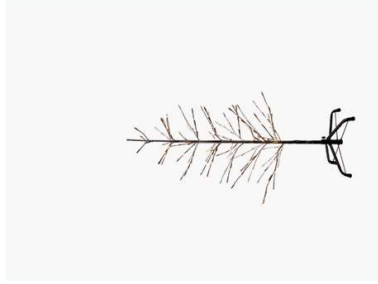

60345 ALEX TREE
 LEDS 160
 COLOUR Brown/Snowy
 CORD Brown
 DIMENSIONS H1,2+5m
 TECH./INFO 3,6W/24V/IP44
 PACKING 4

60348 ALEX TREE
 LEDS 240
 COLOUR Brown/Snowy
 CORD Brown
 DIMENSIONS H1,8+5m
 TECH./INFO 6W/24V/IP44
 PACKING 2

60349 ALEX TREE
 LEDS 480
 COLOUR Brown/Snowy
 CORD Brown
 DIMENSIONS H2,1+5m
 TECH./INFO 7,2W/24V/IP44
 PACKING 2

Isaac

Isaac is an elegant tree softly sprinkled in snow. It can easily be placed both indoor and outdoor due to the round metal base/pegs included. Isaac can be used outside if covered.