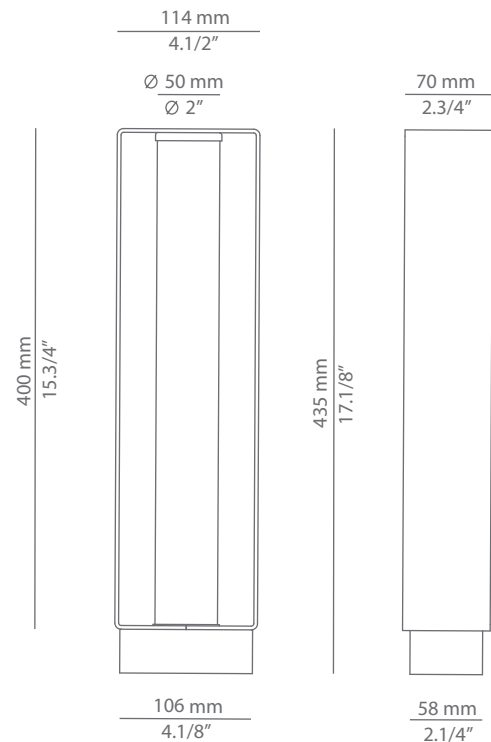

Special instructions

estiluz®

ESTILUZ, S.A.
Carretera d'Ogassa, s/n
17860 Sant Joan de les Abadesses
T+34 972 720 125
F+34 972 720 796

estiluz@estiluz.com
www.estiluz.com