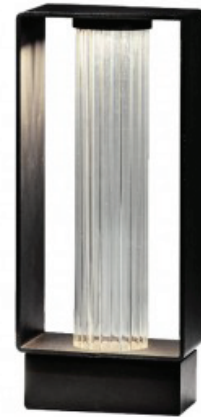

FRAME

P-4055X

bollard light

Date	Type
Project	
Location	
Model #	Quantity
Specifier	

Description

Metallic outdoor bollard light with transparent pyrex glass diffuser.

Integrated LED providing direct and indirect light.

Double layer coating for high resistance to corrosion and other environmental conditions.

Hard wired (no plug).

Pictures above might not show the specified dimensions or material. They are for illustration purposes only.

Ordering information

Product Code	Lamp	Finish
P-4055X	LED 6,2W (included) (2700K / Ang 70° / >90 CRI / 350mA) / 100V - 240V Typ* 725 lumens / Non Dimmable / Hard wired (no plug)	96 BLK ANT Black Anthracite CUSTOM

SPECIAL REQUIREMENTS

Custom finishes and versions

We offer custom RAL finishes.

Alternate lamping and sizes available for projects.

Consult our offices.