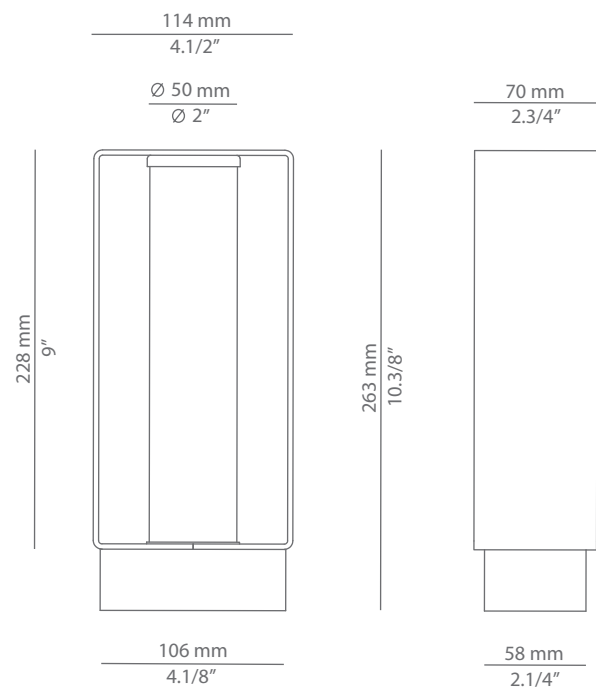

Special instructions

ESTILUZ, S.A.
Carretera d'Ogassa, s/n
17860 Sant Joan de les Abadesses
T+34 972 720 125
F+34 972 720 796

estiluz@estiluz.com
www.estiluz.com