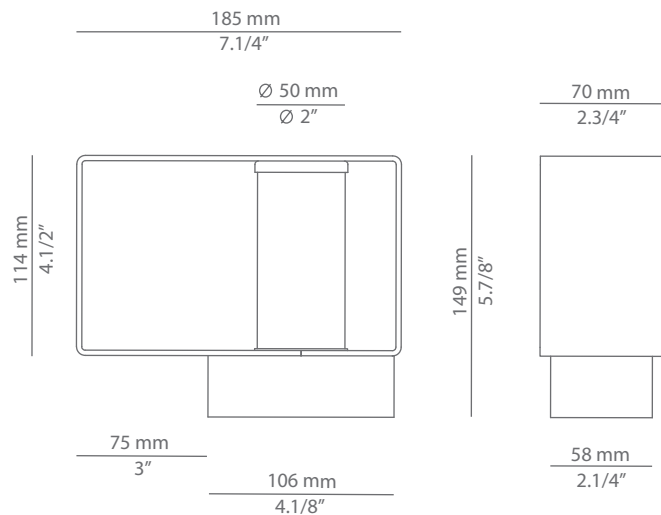

Special instructions

ESTILUZ, S.A.
Carretera d'Ogassa, s/n
17860 Sant Joan de les Abadesses
T+34 972 720 125
F+34 972 720 796

estiluz@estiluz.com
www.estiluz.com