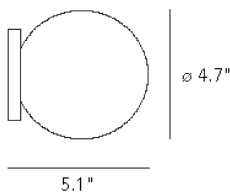

Wall/ceiling lamp with diffused and dimmable light. Galvanized metal frame. Diffuser made of opalyne blown glass with satin-finish. Bulb not included.

MADE IN
IT

DIMMER
Dimmable

CERTIFICATIONS
CE **IP40**