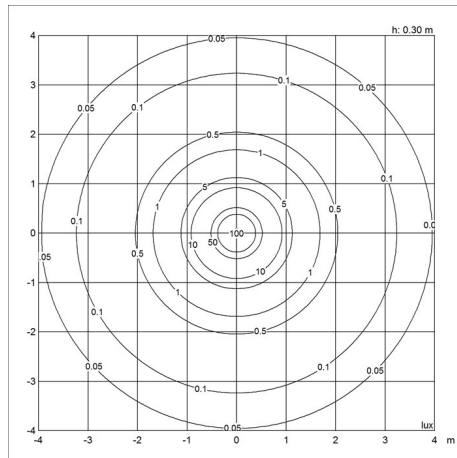

Min: 0.75 kg Max: 0.75 kg

Finish

Brass metallised, High lustre chrome plated

Light distribution diagrams

Cartesian

Isolux

Polar

Spare parts & accessories