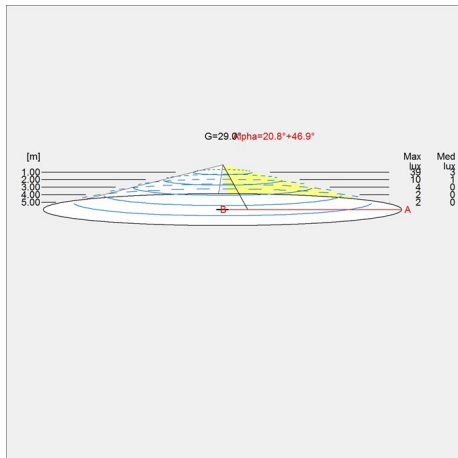

Min: 0.75 kg Max: 0.75 kg

Finish

Brass metallised, High lustre chrome plated

Light distribution diagrams

Cartesian

Isolux

Polar

Spare parts & accessories