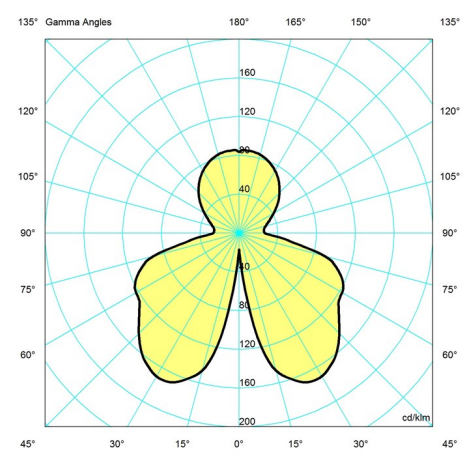

Min: 0.75 kg Max: 0.75 kg

Finish

Brass metallised, High lustre chrome plated

Light distribution diagrams

Cartesian

Isolux

Polar

Spare parts & accessories