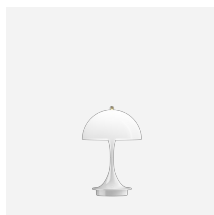

PH SNOWBALL ANNIVERSARY EDITION

PH Snowball Anniversary Edition - 5741106802

The fixture emits comfortable glare-free diffused light. Matt painted undersurfaces and glossy top surfaces result in an attractive reflection of the diffused light, creating uniform light distribution around the fixture. When the light is switched on, the top portion is illuminated while the bottom part remains dark.

Product info

Mounting

E27: Cable 3x0,75 mm². Canopy: White. Cable length: 4 m. LED: Cable 2x1,5 mm². Canopy: White. LED canopy contains driver. Cable length: 4 m.

Finish

White painted outside and pale rose painted inner side. Polished brass metallised.

Materials

Shades: Spun aluminium. Frame: Brass metallised, die cast zinc. Housing: Brass metallised, spun zinc.

Class

Ingress protection IP20. Electric shock protection I w. ground.

Related products

PH Artichoke Anniversary Edition

PH 5 Anniversary Edition

AJ Mini Anniversary Edition

Panthella 160 Portable Lamp Anniversary Edition

Spare parts & accessories

Product	Variant number
PH Snowball Anniversary bottom shade	5741106815

Data specifications