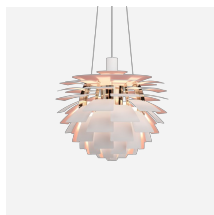

PH SNOWBALL ANNIVERSARY EDITION

PH Snowball Anniversary Edition - 5741106802

The fixture emits comfortable glare-free diffused light. Matt painted undersurfaces and glossy top surfaces result in an attractive reflection of the diffused light, creating uniform light distribution around the fixture. When the light is switched on, the top portion is illuminated while the bottom part remains dark.

Product info

Mounting

E27: Cable 3x0,75 mm². Canopy: White. Cable length: 4 m. LED: Cable 2x1,5 mm². Canopy: White. LED canopy contains driver. Cable length: 4 m.

Finish

White painted outside and pale rose painted inner side. Polished brass metallised.

Materials

Shades: Spun aluminium. Frame: Brass metallised, die cast zinc. Housing: Brass metallised, spun zinc.

Class

Ingress protection IP20. Electric shock protection I w. ground.

Related products

PH Artichoke Anniversary Edition

PH 5 Anniversary Edition

AJ Mini Anniversary Edition

Panthella 160 Portable Lamp Anniversary Edition

Spare parts & accessories

Product	Variant number
PH Snowball Anniversary bottom shade	5741106815

Data specifications