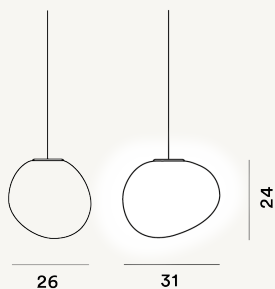

POLY GREGG MEDIA OUTDOOR SUSPENSION PTL

DIMENSIONE

24 x 31 x 26

CAVO

Black

COLORE

White

CERTIFICAZIONI

PESO

Net kg 1.4

MATERIALE

Rotational moulded polyethylene and varnished metal

SORGENTE LUMINOSA

Bulb not included E27 15W Max ON-OFF