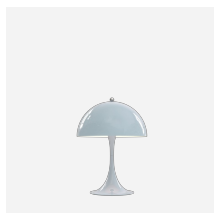

PANTHELLA 250 PORTABLE

Panthella 250 Portable - 5744612759

The portable lamp has a translucent white opal shade, which provides a diffused ambient light, while directing some of the glare-free light downward onto the trumpet shaped base, that is designed to reflect some of the light upwards.

Verner Panton

Verner Panton (1926-1998) is famous for his inspirational and colorful personality. A unique person with a special sense for color, shape, light function and space. Over the course of his career, Panton introduced a series of modern lamps with personalities unlike any of his Scandinavian contemporaries.

Finish

White opal acrylic shade with white stand.

Materials

Shade: Injection molded acrylic. Base and Housing: Die cast aluminum. Diffuser: Injection molded opal PMMA.

Sizes and weights

Width x Height x Length (mm) | 250 x 335 x 250 Max 0.9 kg

Related products

Panthella 250 Table Lamp

Panthella 320 Table Lamp

Panthella 160 Portable

Panthella 160 Portable Metal

Panthella 400 Table Lamp

Panthella Floor

Light distribution diagrams