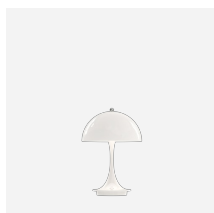

PANTHELLA 250 PORTABLE

Panthella 250 Portable - 5744612759

The portable lamp has a translucent white opal shade, which provides a diffused ambient light, while directing some of the glare-free light downward onto the trumpet shaped base, that is designed to reflect some of the light upwards.

Finish

White opal acrylic shade with white stand.

Materials

Shade: Injection molded acrylic. Base and Housing: Die cast aluminum. Diffuser: Injection molded opal PMMA.

Sizes and weights

Width x Height x Length (mm) | 250 x 335 x 250 Max 0.9 kg

Related products

Panthella 250 Table Lamp

Panthella 320 Table Lamp

Panthella 160 Portable

Panthella 160 Portable Metal

Panthella 400 Table Lamp

Panthella Floor

Light distribution diagrams