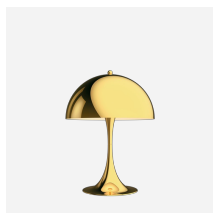

Panthella 320 Table Lamp