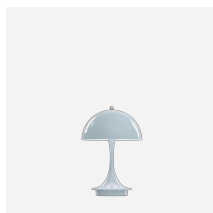

PANTHELLA 250 PORTABLE

Panthella 250 Portable - 5744612759

The portable lamp has a translucent white opal shade, which provides a diffused ambient light, while directing some of the glare-free light downward onto the trumpet shaped base, that is designed to reflect some of the light upwards.

Verner Panton

Verner Panton (1926-1998) is famous for his inspirational and colorful personality. A unique person with a special sense for color, shape, light function and space. Over the course of his career, Panton introduced a series of modern lamps with personalities unlike any of his Scandinavian contemporaries.

Finish

White opal acrylic shade with white stand.

Materials

Shade: Injection molded acrylic. Base and Housing: Die cast aluminum. Diffuser: Injection molded opal PMMA.

Sizes and weights

Width x Height x Length (mm) | 250 x 335 x 250 Max 0.9 kg

Related products

Panthella 250 Table Lamp

Panthella 320 Table Lamp

Panthella 160 Portable

Panthella 160 Portable Metal

Panthella 400 Table Lamp

Panthella Floor

Light distribution diagrams