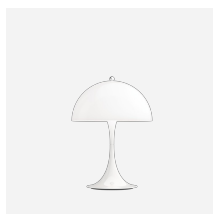

# PANTHELLA 250 TABLE LAMP

Panthella 250 Table Lamp - 5744162474

The fixture emits a glare-free, soft and comfortable illumination. The metal shade versions direct the light directly downwards and create a pleasant illumination due to the inner white painted shade and the reflection from the trumpet-shaped stem. The opal acrylic produces a diffused comfortable light due to the translucent shade, the downward reflection from the inner shade and the reflection from the trumpet-shaped stem.

## Verner Panton

Verner Panton (1926-1998) is famous for his inspirational and colorful personality. A unique person with a special sense for color, shape, light function and space. Over the course of his career, Panton introduced a series of modern lamps with personalities unlike any of his Scandinavian contemporaries.

### Finish

White opal acrylic shade with white stand. Grey opal acrylic shade with high lustre chrome stand. High lustre chrome shade and stand. Brass metallised shade and stand. Pale Rose, Pale Blue, Coral, White, Black or Orange, powder coated, shade and stand.

## Related products

Panthella 400 Table Lamp

Panthella Floor

Panthella 320 Table Lamp

Panthella 160 Portable

Panthella 160 Portable Metal

Panthella 250 Portable