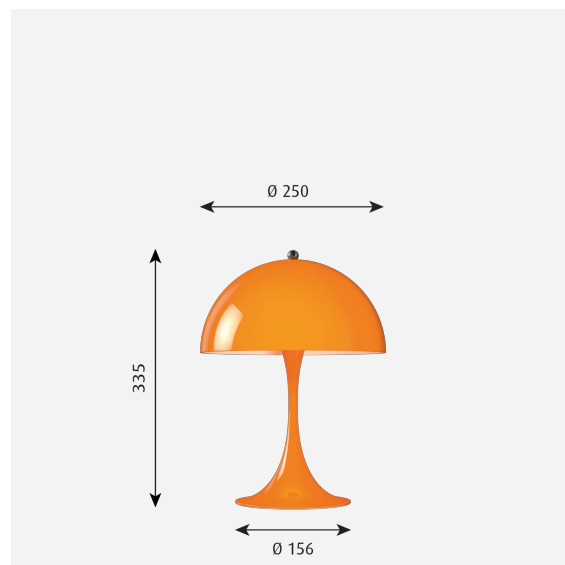

Finish

White opal acrylic shade with white stand. Grey opal acrylic shade with high lustre chrome stand. High lustre chrome shade and stand. Brass metallised shade and stand. Pale Rose, Pale Blue, Coral, White, Black or Orange, powder coated, shade and stand.

Materials

Shade: Injection moulded acrylic or deep drawn steel. Base and Housing: Die cast aluminium. Diffuser: Injection moulded opal pmma.

Sizes and weights

Width x Height x Length (mm) | 250 x 335 x 250 Max 1.2 kg

Class

Ingress protection IP20. Electric shock protection II.

Light source

LED 2700K 10W

Lumen: 428

Max. diameter: 48 mm

Max. height: 83 mm

Information

White cord on white opal, white metal, brass metallised and Pale Rose versions. Black cord on all other versions. LED driver fitted externally on cord. Turn on/off the light with light fading in/out. Stepless dim of the light to a suitable level between 15 and 100%. Timer function to automatically turn off the light after an amount of time, selectable between off/4 hours/8 hours. Function to set a fixed light level each time the lamp is connected to main power. This product is fitted with an integrated energy-saving LED light source. Should you wish to replace it, please contact Louis Poulsen so we can help you purchase the correct LED Replacement Kit. Please note that LED-replacement should always be carried out by an authorised electrician.

Related products