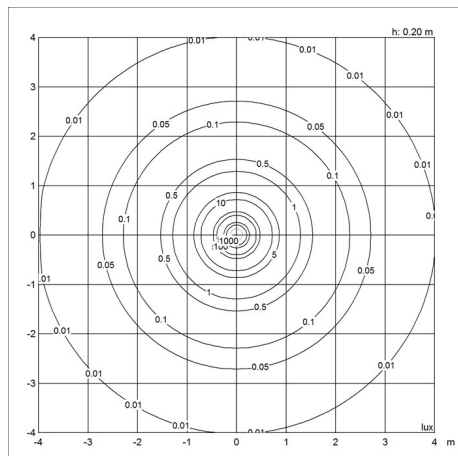

Light distribution diagrams

Isolux

Spare parts & accessories

Product	Variant number
Adaptor 12V black	5744164867
Adaptor 12V white	5744164870
Panthella 250 Chrome top nut	5744166234
Panthella 250 Yellow/Green shade	5744166247
Panthella 250 White shade	5744166250
Panthella 250 Black shade	5744166263
Panthella 250 Blue/Green shade	5744166276
Panthella 250 Pink shade	5744166289
Panthella 250 Blue shade	5744166292
Panthella 250 Red shade	5744166302
Panthella 250 Yellow shade	5744166315
Panthella 250 Orange shade	5744166328
Panthella 250 Violet shade	5744166331
Panthella 250 Opal shade	5744166344
Panthella 250 Chrome shade	5744162568
Panthella 250 diffuser	5744161828
Panthella 250 Brass shade	5744167589
Panthella 250 Brass PVD top nut	5744167660
Panthella 250 Opal Grey shade	5744168054
Panthella 250 Pale Blue shade	5744612704
Panthella 250 Coral shade	5744612717
Panthella 250 Pale Rose shade	5744902087
Panthella 250 white cord	5744168436
Panthella 250 black cord	5744168533