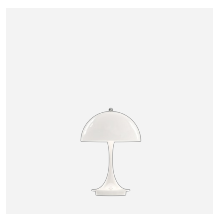

# PANTHELLA 250 TABLE LAMP

Panthella 250 Table Lamp - 5744162474

The fixture emits a glare-free, soft and comfortable illumination. The metal shade versions direct the light directly downwards and create a pleasant illumination due to the inner white painted shade and the reflection from the trumpet-shaped stem. The opal acrylic produces a diffused comfortable light due to the translucent shade, the downward reflection from the inner shade and the reflection from the trumpet-shaped stem.

### Finish

White opal acrylic shade with white stand. Grey opal acrylic shade with high lustre chrome stand. High lustre chrome shade and stand. Brass metallised shade and stand. Pale Rose, Pale Blue, Coral, White, Black or Orange, powder coated, shade and stand.

## Related products

Panthella 400 Table Lamp

Panthella Floor

Panthella 320 Table Lamp

Panthella 160 Portable

Panthella 160 Portable Metal

Panthella 250 Portable