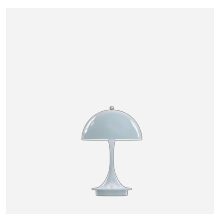

# PANTHELLA 250 TABLE LAMP

Panthella 250 Table Lamp - 5744162474

The fixture emits a glare-free, soft and comfortable illumination. The metal shade versions direct the light directly downwards and create a pleasant illumination due to the inner white painted shade and the reflection from the trumpet-shaped stem. The opal acrylic produces a diffused comfortable light due to the translucent shade, the downward reflection from the inner shade and the reflection from the trumpet-shaped stem.

### Finish

White opal acrylic shade with white stand. Grey opal acrylic shade with high lustre chrome stand. High lustre chrome shade and stand. Brass metallised shade and stand. Pale Rose, Pale Blue, Coral, White, Black or Orange, powder coated, shade and stand.

## Related products

Panthella 400 Table Lamp

Panthella Floor

Panthella 320 Table Lamp

Panthella 160 Portable

Panthella 160 Portable Metal

Panthella 250 Portable