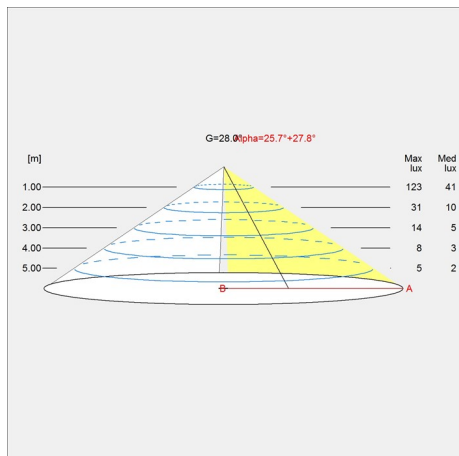

Light distribution diagrams

Cartesian