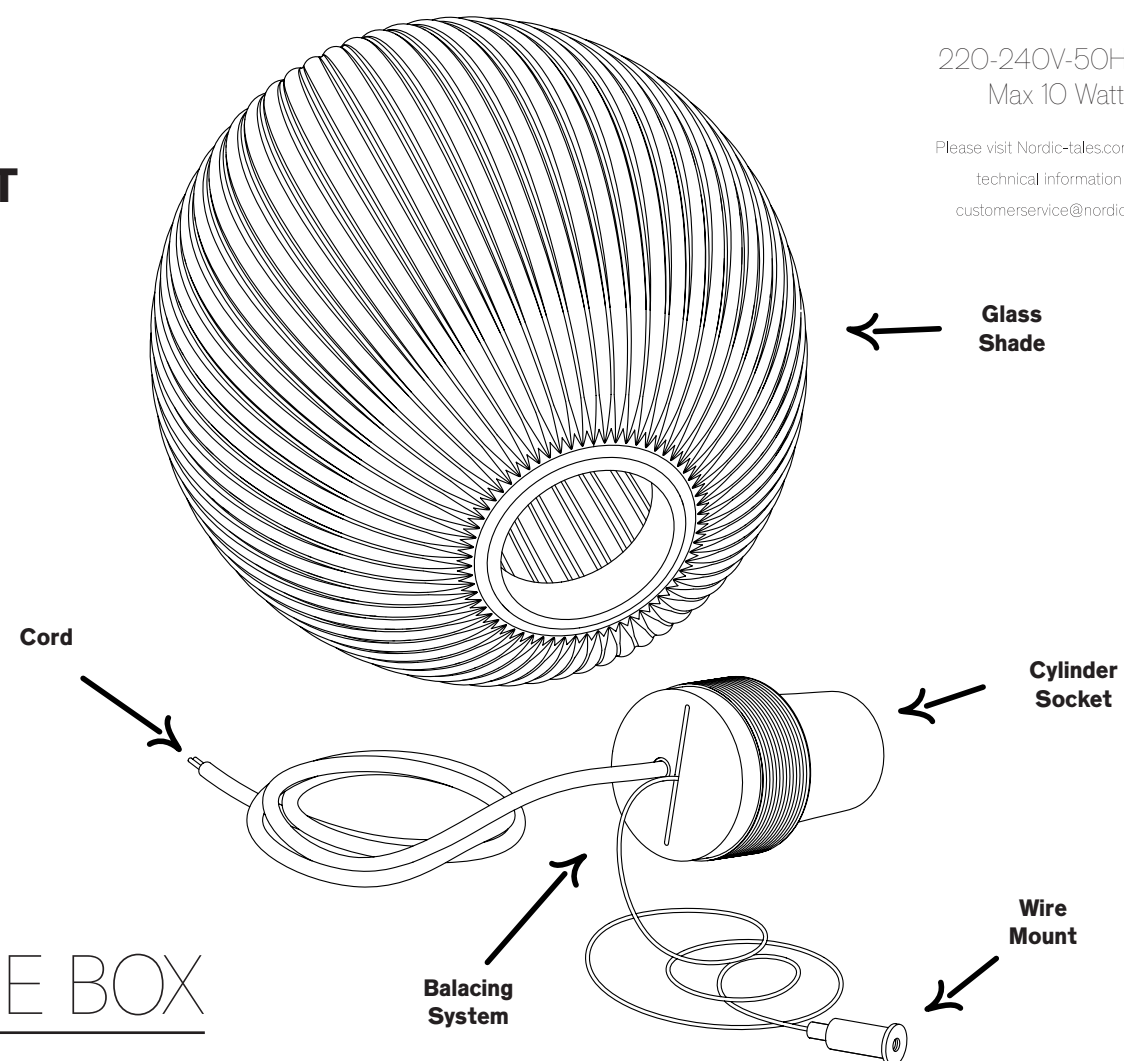

220-240V-50Hz, E27
Max 10 Watt (LED)

Please visit Nordic-tales.com for more
technical information or contact
customerservice@nordic-tales.com

IMPORTANT!
It is crucial to turn off the power to the circuit prior to commencing any installation work. In certain nations, installation work related to electricity may solely be performed by an authorized electrical contractor. For guidance, reach out to your local electricity authority.

PEPO PENDANT

IMPORTANT!
No ceiling system is included with this pendant. For more information visit nordic-tales.com

NORDIC TALES PEPO PENDANT

c-tales.com for more
formation or contact
ce@nordic-tales.com

NORDIC TALES
TOP FLOOR
BRAMMERSGADE 6
AARHUS
DENMARK

CE
NORDIC TALES
SCANDINAVIAN DESIGN TRADITIONS

IN THE BOX

PEPO PENDANT