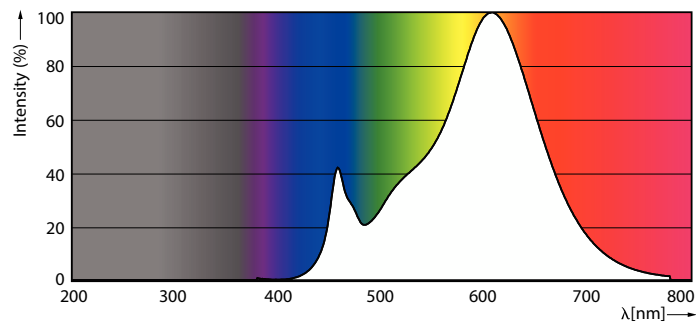

Photometric data

Spectral Power Distribution Colour - CorePro LEDcapsuleLV 2.1-20W G4 827 D

General uniform lighting - CorePro LEDcapsuleLV 2.1-20W G4 827 D