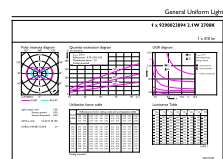

Dimensional drawing

Product	D	C
CorePro LEDcapsuleLV 2.1-20W G4 827 D	15 mm	40 mm

Photometric data

Spectral Power Distribution Colour - CorePro LEDcapsuleLV 2.1-20W G4 827 D

Light Distribution Diagram - CorePro LEDcapsuleLV 2.1-20W G4 827 D