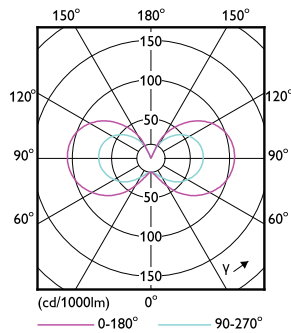

Product data

General Information		Input Frequency	
Lighting Technology	LED	Input Frequency	- Hz
Flux measurement reference	Sphere	Power Consumption	2.1 W
Switching Cycle	50,000	Lamp Current (Nom)	210 mA
Nominal lifetime	15,000 hour(s)	Wattage Equivalent	20 W
Cap-Base	G4 [G4]	Starting Time (Nom)	0.5 s
		Warm-up time to 60% light	0.5 s
		Power Factor (Fraction)	0.8
		Voltage (Nom)	ac electronic 12 V
Light Technical		Temperature	
Color Code	827 [CCT of 2700K]	T-Case Maximum (Nom)	80 °C
Beam Angle (Nom)	300 degree(s)		
Luminous Flux	210 lumen	Controls and Dimming	
Color Designation	Warm White (WW)	Dimmable	Only with specific dimmers
Correlated Color Temperature (Nom)	2700 K		
Luminous Efficacy (rated) (Nom)	100.00 lm/W	Mechanical and Housing	
Color Consistency	<6	Bulb Shape	Capsule
Color rendering index (CRI)	80		
LLMF At End Of Nominal Lifetime (Nom)	70 %	Approval and Application	
		Energy Efficiency Class	F
Operating and Electrical			
Line Frequency	- Hz		

Dimensional drawing

Product	D	C
CorePro LEDcapsuleLV 2.1-20W G4 827 D	15 mm	40 mm

Photometric data

Spectral Power Distribution Colour - CorePro LEDcapsuleLV 2.1-20W G4 827 D

Light Distribution Diagram - CorePro LEDcapsuleLV 2.1-20W G4 827 D