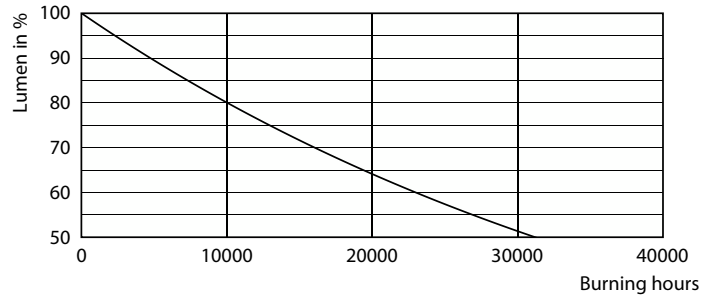

CorePro LEDcapsule LV

Lifetime

Life Expectancy Diagram - CorePro LEDcapsuleLV 2.1-20W G4 827 D

Lumen Maintenance Diagram - CorePro LEDcapsuleLV 2.1-20W G4 827 D