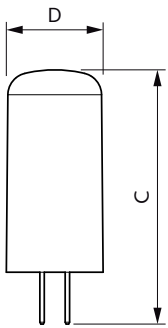

Product data

General Information		Input Frequency	
Lighting Technology	LED	Input Frequency	- Hz
Flux measurement reference	Sphere	Power Consumption	2.1 W
Switching Cycle	50,000	Lamp Current (Nom)	210 mA
Nominal lifetime	15,000 hour(s)	Wattage Equivalent	20 W
Cap-Base	G4 [G4]	Starting Time (Nom)	0.5 s
		Warm-up time to 60% light	0.5 s
		Power Factor (Fraction)	0.8
		Voltage (Nom)	ac electronic 12 V
Light Technical		Temperature	
Color Code	827 [CCT of 2700K]	T-Case Maximum (Nom)	80 °C
Beam Angle (Nom)	300 degree(s)		
Luminous Flux	210 lumen	Controls and Dimming	
Color Designation	Warm White (WW)	Dimmable	Only with specific dimmers
Correlated Color Temperature (Nom)	2700 K		
Luminous Efficacy (rated) (Nom)	100.00 lm/W	Mechanical and Housing	
Color Consistency	<6	Bulb Shape	Capsule
Color rendering index (CRI)	80		
LLMF At End Of Nominal Lifetime (Nom)	70 %	Approval and Application	
		Energy Efficiency Class	F
Operating and Electrical			
Line Frequency	- Hz		

Dimensional drawing

Product	D	C
CorePro LEDcapsuleLV 2.1-20W G4 827 D	15 mm	40 mm

Photometric data

Spectral Power Distribution Colour - CorePro LEDcapsuleLV 2.1-20W G4 827 D

Light Distribution Diagram - CorePro LEDcapsuleLV 2.1-20W G4 827 D