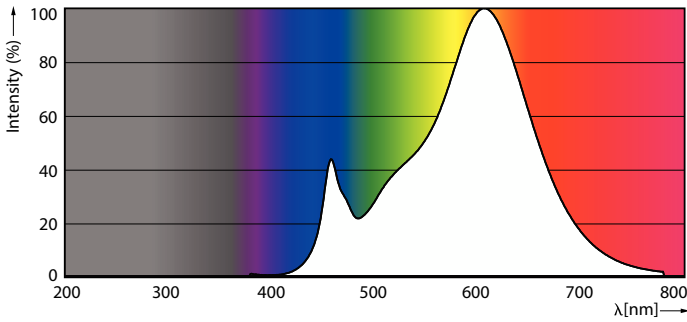

Photometric data

Spectral Power Distribution Colour - CorePro LEDcapsuleLV 1.8-20W G4 827