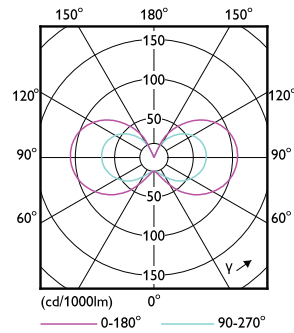

Photometric data

Light Distribution Diagram - CorePro LEDcapsuleLV 1.8-20W G4 827