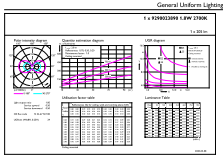

CorePro LEDcapsule LV

Photometric data

General uniform lighting - CorePro LEDcapsuleLV 1.8-20W G4 827