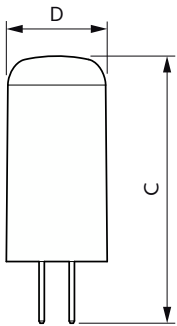

### Product data

General information		Stroboscopic effect	
Lighting Technology	LED		1
Flux measurement reference	Sphere	Operating and electrical	
Switching Cycle	50,000	Line Frequency	- Hz
Nominal lifetime	15,000 h	Input frequency	- Hz
Cap base	G4 [G4]	Power Consumption	1.8 W
Light technical		Lamp current (nom.)	260 mA
Colour Code	827 [CCT of 2700K]	Wattage equivalent	20 W
Beam angle (nom.)	300 degree(s)	Starting time (nom.)	0.5 s
Luminous Flux	205 lm	Warm-up time to 60% light	0.5 s
Colour designation	Warm White (WW)	Power Factor (Fraction)	0.6
Correlated Colour Temperature	2700 K	Voltage (nom.)	ac electronic 12 V
Luminous Efficacy (rated) (Nom)	113.00 lm/W	Temperature	
Colour consistency	<6	T-Case maximum (nom.)	80 °C
Colour rendering index (CRI)	80	Controls and dimming	
LLMF at end of nominal lifetime (nom.)	70 %	Dimmable	No
Flickering value (PstLM)	0.4		

## Mechanical and housing

Bulb shape Capsule

## Dimensional drawing

Product	D	C
CorePro LEDcapsuleLV 1.8-20W G4 827	13 mm	35 mm