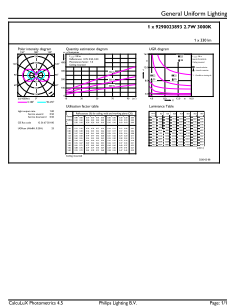

Photometric data

General uniform lighting - CorePro LEDcapsuleLV 2.7-28W G4 830