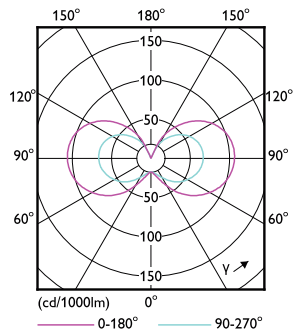

Photometric data

Light Distribution Diagram - CorePro LEDcapsuleLV 2.7-28W G4 830