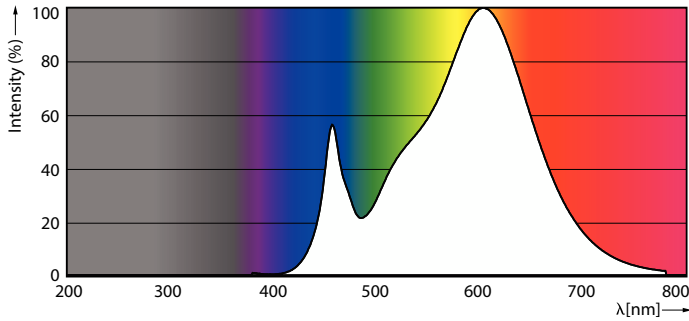

CorePro LEDcapsule LV

Photometric data

Spectral Power Distribution Colour - CorePro LEDcapsuleLV 2.7-28W G4 830