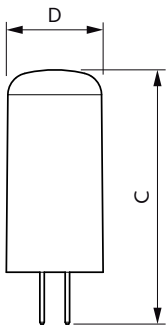

## Dimensional drawing

Product	D	C
CorePro LEDcapsuleLV 2.7-28W G4 830	15 mm	40 mm