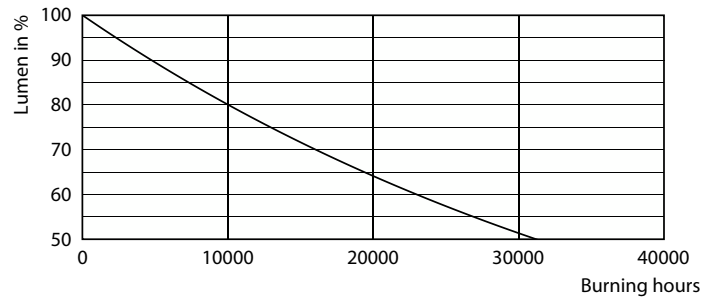

Lumen Maintenance Diagram - CorePro LEDcapsule 2-25W ND G9 827