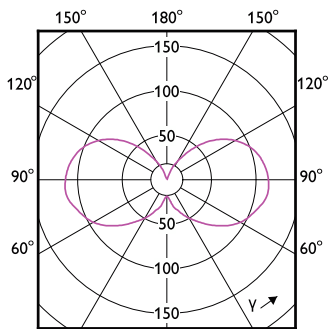

Product data

General information	
Lighting Technology	LED
Flux measurement reference	Sphere
Switching Cycle	8,000
Nominal lifetime	15,000 h
Cap base	G9 [G9]
Light technical	
Colour Code	827 [CCT of 2700K]
Luminous Flux	220 lm
Colour designation	Warm White (WW)
Correlated Colour Temperature	2700 K
Luminous Efficacy (rated) (Nom)	110.00 lm/W
Colour consistency	<6
Colour rendering index (CRI)	80
LLMF at end of nominal lifetime (nom.)	70 %
Flickering value (PstLM)	1
Stroboscopic effect	0.4

Dimensional drawing

Product	D	C
CorePro LEDcapsule 2-25W ND G9 827	14.5 mm	48 mm

Photometric data

Light Distribution Diagram - CorePro LEDcapsule 2-25W ND G9 827

General uniform lighting - CorePro LEDcapsule 2-25W ND G9 827