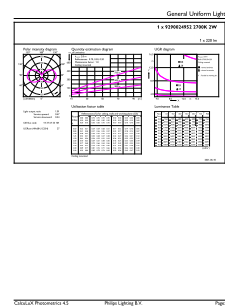

Dimensional drawing

Product	D	C
CorePro LEDcapsule 2-25W ND G9 827	14.5 mm	48 mm

Photometric data

Light Distribution Diagram - CorePro LEDcapsule 2-25W ND G9 827

General uniform lighting - CorePro LEDcapsule 2-25W ND G9 827

CorePro LEDcapsule MV

Photometric data

Spectral Power Distribution Colour - CorePro LEDcapsule 2-25W ND G9 827

Lifetime

Life Expectancy Diagram - CorePro LEDcapsule 2-25W ND G9 827

Lumen Maintenance Diagram - CorePro LEDcapsule 2-25W ND G9 827