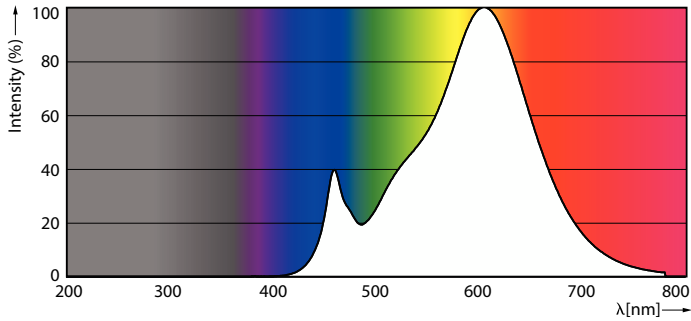

CorePro LEDcapsule MV

Photometric data

Spectral Power Distribution Colour - CorePro LEDcapsule 2-25W ND G9 827