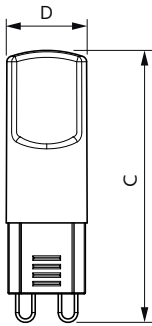

Dimensional drawing

Product	D	C
CorePro LEDcapsule 2-25W ND G9 827	14.5 mm	48 mm

Photometric data

Light Distribution Diagram - CorePro LEDcapsule 2-25W ND G9 827

General uniform lighting - CorePro LEDcapsule 2-25W ND G9 827