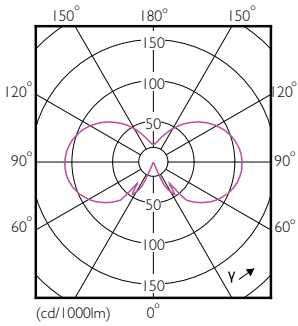

CorePro GLASS LED candles and lustres

Photometric data

Light Distribution Diagram - CorePro LEDLuster ND 2.2-25W P45 E27 FRG