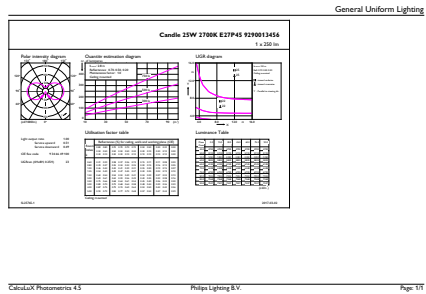

Photometric data

General uniform lighting - CorePro LEDLuster ND 2.2-25W P45 E27 FRG