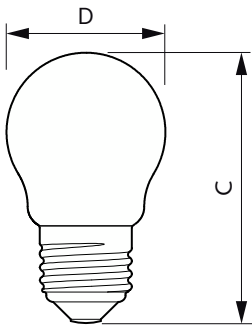

Temperature	
T-Case maximum (nom.)	36 °C

Controls and dimming	
Dimmable	No

CorePro GLASS LED candles and lustres

Mechanical and housing

Lamp Finish	Frosted
Bulb shape	P45 [P 45 mm]

Approval and application

Dimensional drawing

Product	D	C
CorePro LEDLuster ND 2.2-25W P45 E27 FRG	45 mm	78 mm

Photometric data

Spectral Power Distribution Colour - CorePro LEDLuster ND 2.2-25W P45 E27 FRG

General uniform lighting - CorePro LEDLuster ND 2.2-25W P45 E27 FRG