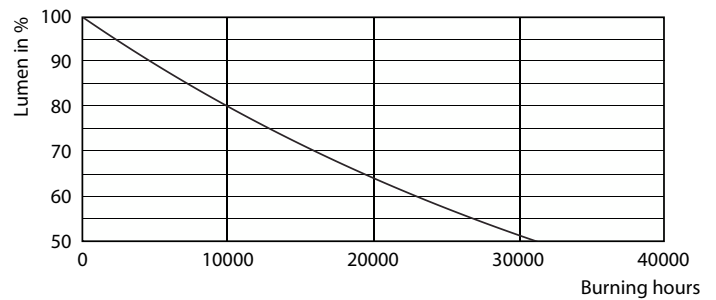

Lumen Maintenance Diagram - CorePro LEDLuster ND 2.2-25W P45 E27 FRG