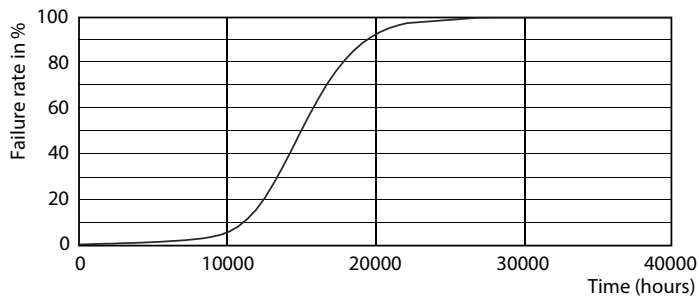

Lifetime

Life Expectancy Diagram - CorePro LEDLuster ND 2.2-25W P45 E27 FRG