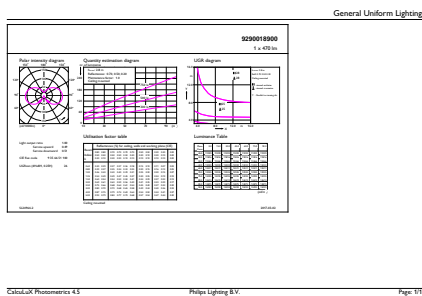

Photometric data

General uniform lighting - CorePro LEDBulbND 4.3-40W E27 A60827 CLG

Spectral Power Distribution Colour - CorePro LEDBulbND 4.3-40W E27 A60827 CLG