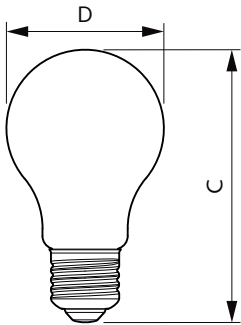

## Mechanical and Housing

Bulb Finish	Clear
Bulb Shape	A60 [A 60mm]

## Dimensional drawing

Product	D	C
CorePro LEDBulbND 4.3-40W E27 A60827 CLG	60 mm	104 mm