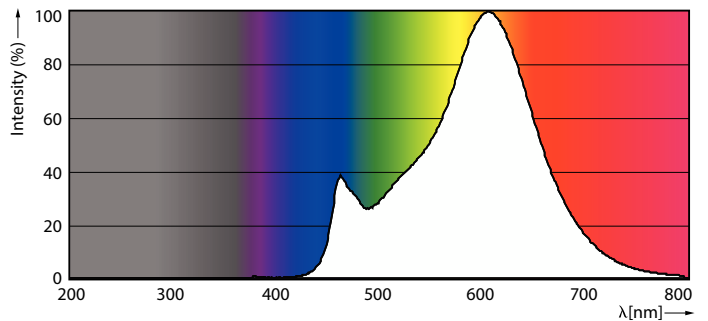

Photometric data

General uniform lighting - CorePro LEDBulbND 4.3-40W E27 A60827 CLG

Spectral Power Distribution Colour - CorePro LEDBulbND 4.3-40W E27 A60827 CLG