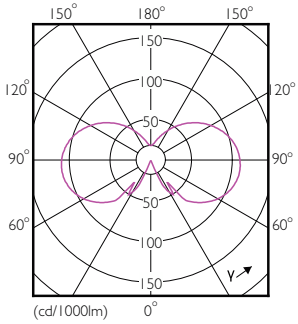

CorePro Glass LED bulbs

Photometric data

Light Distribution Diagram - CorePro LEDBulbND 4.3-40W E27 A60827 CLG