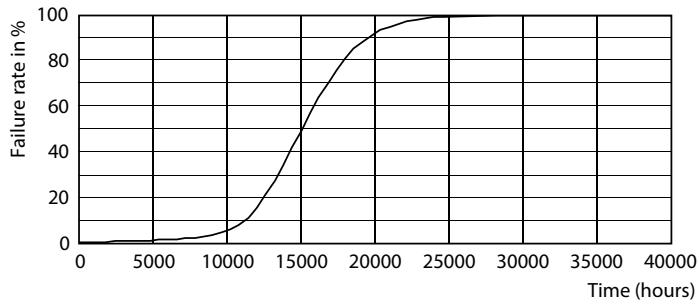

Lifetime

Life Expectancy Diagram - CorePro LEDBulbND 4.3-40W E27 A60827 CLG