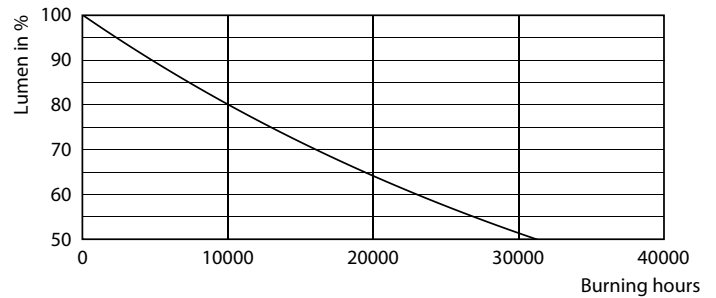

Lumen Maintenance Diagram - CorePro LEDBulbND 4.3-40W E27 A60827 CLG