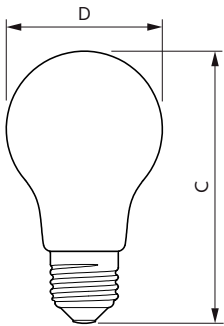

## Mechanical and Housing

Bulb Finish	Frosted
Bulb Shape	A60 [A 60mm]

## Dimensional drawing

Product	D	C
CorePro LEDBulbND8.5-75W E27 A60 827FR G	60 mm	104 mm