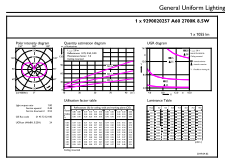

Photometric data

General uniform lighting - CorePro LEDBulbND8.5-75W E27 A60 827FR G

Spectral Power Distribution Colour - CorePro LEDBulbND8.5-75W E27 A60 827FR G