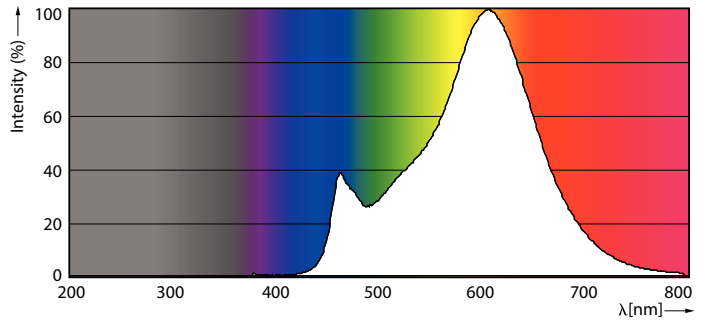

General uniform lighting - CorePro LEDBulbND8.5-75W E27 A60 827FR G

Spectral Power Distribution Colour - CorePro LEDBulbND8.5-75W E27 A60 827FR G