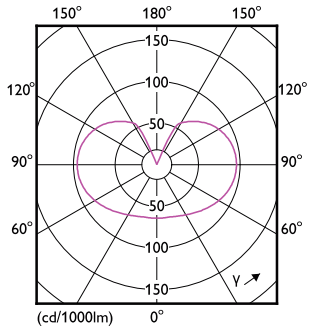

CorePro Glass LED bulbs

Photometric data

Light Distribution Diagram - CorePro LEDBulbND8.5-75W E27 A60 827FR G