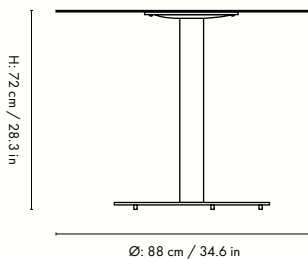

1104267562
Cashmere

1104267561
Black

Information

Size: Ø: 88 x H: 72 cm / Ø: 34.6 x H: 28.3 in
Material: Powder coated galvanized structural steel
Info: With adjustable feet. Suitable for outdoor use.
 Registered design
Care: Wipe with a damp cloth
Country of origin: Turkey
Net weight: 41 kg
Packsize: 1
Test: EN 15372:2016, Furniture - Strength, durability and safety - Requirements for non-domestic tables
 ANSI/BIFMA X5.5-2021 Desk and Table Products

Measurements

Pond Café Table

Bring an element of calm to your indoor or outdoor space with the Pond Café Table. Featuring an organically-shaped tabletop that forms an irregular, imperfect circle, the table is completed by a single, discreet column at the base. Made entirely from durable, powder-coated galvanized steel and with adjustable feet that allow you to align the base plate on uneven surfaces, the Pond Café Table is well-suited for small living, and is ideal for use on a balcony, terrace or in the kitchen. The table arrives flat-packed.

1104267560
Cashmere

1104267559
Black

Information

Size: Ø: 64 x H: 72 cm / Ø: 34.6 x H: 25.2 in
Material: Powder coated galvanized structural steel
Info: With adjustable feet. Suitable for outdoor use.
 Registered design
Care: Wipe with a damp cloth
Country of origin: Turkey
Net weight: 22.4 kg
Packsize: 1
Test: EN 15372:2016, Furniture - Strength, durability and safety - Requirements for non-domestic tables
 ANSI/BIFMA X5.5-2021 Desk and Table Products