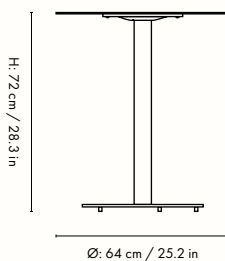

1104267562
Cashmere

1104267561
Black

Information

Size: Ø: 88 x H: 72 cm / Ø: 34.6 x H: 28.3 in
Material: Powder coated galvanized structural steel
Info: With adjustable feet. Suitable for outdoor use.
 Registered design
Care: Wipe with a damp cloth
Country of origin: Turkey
Net weight: 41 kg
Packsize: 1
Test: EN 15372:2016, Furniture - Strength, durability and safety - Requirements for non-domestic tables
 ANSI/BIFMA X5.5-2021 Desk and Table Products

1104267560
Cashmere

1104267559
Black

Information

Size: Ø: 64 x H: 72 cm / Ø: 34.6 x H: 25.2 in
Material: Powder coated galvanized structural steel
Info: With adjustable feet. Suitable for outdoor use.
 Registered design
Care: Wipe with a damp cloth
Country of origin: Turkey
Net weight: 22.4 kg
Packsize: 1
Test: EN 15372:2016, Furniture - Strength, durability and safety - Requirements for non-domestic tables
 ANSI/BIFMA X5.5-2021 Desk and Table Products

Measurements

Space to feel comfortably you