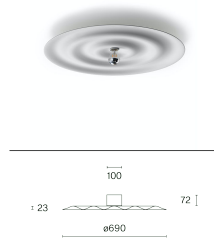

w171 Alma c/w