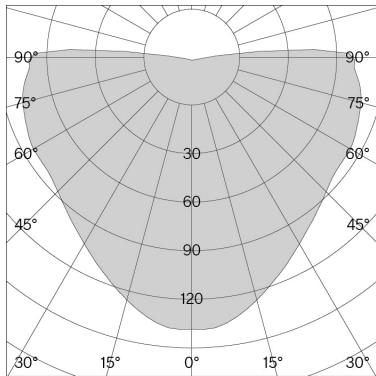

w171 Alma signal white

Technical information

Physical

Material	Shade: aluminium Ceiling / Wall bracket: steel Canopy: polyamide
IP-rating	20
Protection class	cw: I s/w: II

LED

Light source	1 x E27 socket
Life time expectancy	15,000 h
CRI Colour Rendering Index	≥ 80
Replaceable light source by end-user	

94 lm / W

Phase-cut dim

2.6 kg

L77 × W78 × H8 cm (0.05 m³)

3.8 kg

Art. No. / EAN code

171S19003 / 7330492007953

171S19002 / 7330492007946

Version	c/w	w
Mounting	Ceiling / Wall	Wall
LED Colour temperature (CCT) / Luminous flux	2700 K / 660 lm	2700 K / 660 lm
Voltage / System power	220–240 V / Max. 12 W LED	220–240 V / Max. 12 W LED
Efficacy	94 lm / W	94 lm / W
Light control	Phase-cut dim	Dimmer switch on cord
Net weight	2.8 kg	2.9 kg
Packaging dimensions	L77 × W78 × H8 cm (0.05 m ³)	L77 × W78 × H8 cm (0.05 m ³)
Gross weight	4.0 kg	4.1 kg