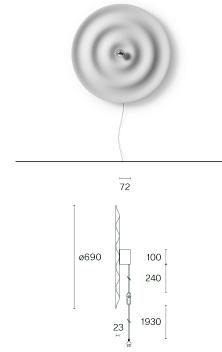

w171 Alma w

Article-specific information

Version	c/w	w
Mounting	Ceiling / Wall	Wall
LED Colour temperature (CCT) / Luminous flux	2700 K / 660 lm	2700 K / 660 lm
Voltage / System power	220–240 V / Max. 12 W LED	220–240 V / Max. 12 W LED
Efficacy	94 lm / W	94 lm / W
Light control	Phase-cut dim	Dimmer switch on cord
Net weight	2.8 kg	2.9 kg
Packaging dimensions	L77 × W78 × H8 cm (0.05 m³)	L77 × W78 × H8 cm (0.05 m³)
Gross weight	4.0 kg	4.1 kg

Colour / Finish	Art. No. / EAN code	Art. No. / EAN code
Signal white (RAL 9003)	171C/ W19003	171W19003 / 7330492007977
Grey white (RAL 9002)	171C/ W19002	171W19002 / 7330492007960
Raw	171C/ W10002	171W10002/ 7330492001722

Accessories	Art. No. / EAN code	Art. No. / EAN code
1-phase track adapter white		
1-phase track adapter black		
3-phase track adapter white		
3-phase track adapter black