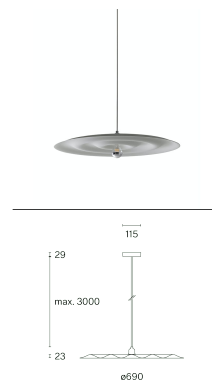

w171 Alma signal white

Technical information

Physical

Material	Shade: aluminium Ceiling / Wall bracket: steel Canopy: polyamide
IP-rating	20
Protection class	cw: I s/w: II

LED

Light source	1 x E27 socket
Life time expectancy	15,000 h
CRI Colour Rendering Index	≥ 80
Replaceable light source by end-user	

Packaging dimensions

Gross weight

Colour / Finish

Signal white (RAL 9003)

Grey white (RAL 9002)

Raw

Accessories

1-phase track adapter white

1-phase track adapter black

3-phase track adapter white

3-phase track adapter black

w171 Alma s

s

Ceiling suspended

2700 K / 660 lm

220–240 V / Max. 12 W LED

94 lm / W

Phase-cut dim

2.6 kg

L77 × W78 × H8 cm (0.05 m³)

3.8 kg

Art. No. / EAN code

171S19003 / 7330492007953

171S19002 / 7330492007946