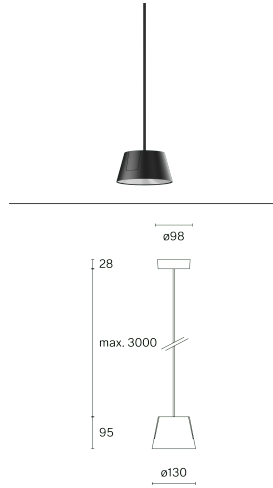

w222 Focal c

Version	c
Mounting	Ceiling
LED Colour temperature (CCT) / Luminous flux	2700 K / 885 lm
Voltage / System power	220–240 V / 9.6 W
Efficacy	92 lm / W
Light control	Phase-cut dim / DALI dim-Push dim / Casambi
Net weight	0.5 kg

Art. No. / EAN code

DR-0601 / 7330492000510
222-JC02 / 7330492002507

w222 Focal s

w222 Focal w

Article-specific information

Version	s	w
Mounting	Ceiling suspended	Wall
LED Colour temperature (CCT) / Luminous flux	2700 K / 885 lm	2700 K / 885 lm
Voltage / System power	220–240 V / 9.6 W	220–240 V / 9.6 W
Efficacy	92 lm / W	92 lm / W
Light control	Phase-cut dim / DALI dim-Push dim / Casambi	Phase-cut dim / DALI dim-Push dim / Casambi
Net weight	0.7 kg	0.5 kg
Phase-cut dim	Art. No. / EAN code	Art. No. / EAN code
Traffic white (RAL 9016) 	222S102271 / 7330492001456	222W102271 / 7330492001517
Jet black (RAL 9005) 	222S105271 / 7330492001463	222W105271 / 7330492001524
Raw tumbled 	222S120271 / 7330492001500	222W120271 / 7330492001562
DALI dim-Push dim	Art. No. / EAN code	Art. No. / EAN code
Traffic white (RAL 9016) 	222S102272 / 7330492000411	222W102272 / 7330492000367
Jet black (RAL 9005) 	222S105272 / 7330492000428	222W105272 / 7330492000374
Pale red (NCS S 1010-Y90R) 	222S103272 / 7330492000435	222W103272 / 7330492000381
Pale green (NCS S 2005-B50G) 	222S101272 / 7330492000442	222W101272 / 7330492000398
Pale blue (NCS S 1010-R90B) 	222S106272 / 7330492000459	222W106272 / 7330492000404
Raw tumbled 	222S120272 / 7330492001319	222W120272 / 7330492001326
Accessories	Art. No. / EAN code	Art. No. / EAN code
Casambi module	DR-0601 / 7330492000510	DR-0601 / 7330492000510
Ceiling installation cover plate		
1-phase track adapter white	ACC00102 / 7330492001920	
1-phase track adapter black	ACC00105 / 7330492001937	
3-phase track adapter white	ACC00202 / 7330492001944	
3-phase track adapter black	ACC00205 / 7330492001951	
3-phase track DALI adapter white	SWADAPT1-001 / 7330492001982	
3-phase track DALI adapter black	SWADAPT1-002 / 7330492001999	