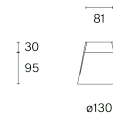

Version	c
Mounting	Ceiling
LED Colour temperature (CCT) / Luminous flux	2700 K / 885 lm
Voltage / System power	220–240 V / 9.6 W
Efficacy	92 lm / W
Light control	Phase-cut dim / DALI dim-Push dim / Casambi
Net weight	0.5 kg

Art. No. / EAN code

222C102271 / 7330492001395
222C105271 / 7330492001401
222C120271 / 7330492001449

Art. No. / EAN code

222C102272 / 7330492000367
222C105272 / 7330492000374
222C103272 / 7330492000381
222C101272 / 7330492000398
222C106272 / 7330492000404
222C120272 / 7330492001302

Art. No. / EAN code

DR-0601 / 7330492000510
222-JC02 / 7330492002507