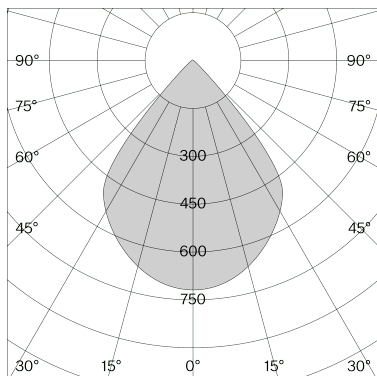

w222 Focal

Technical information

Physical	
Material	Lamp body: aluminium Canopy: polycarbonate
Optics	Lens: PMMA Reflector: polycarbonate
IP rating	20
Protection class	I

LED

Light source	COB LED (included)
Lifetime expectancy	L80 / 50,000 h
CRI Colour rendering index	90
Standard deviation of colour	3-step MacAdam
Replaceable by a professional	

Article-specific information

Version	c
Mounting	Ceiling
LED Colour temperature (CCT) / Luminous flux	2700 K / 885 lm
Voltage / System power	220–240 V / 9.6 W
Efficacy	92 lm / W
Light control	Phase-cut dim / DALI dim-Push dim / Casambi
Net weight	0.5 kg

w222 Focal c

Version	c
Mounting	Ceiling
LED Colour temperature (CCT) / Luminous flux	2700 K / 885 lm
Voltage / System power	220–240 V / 9.6 W
Efficacy	92 lm / W
Light control	Phase-cut dim / DALI dim-Push dim / Casambi
Net weight	0.5 kg