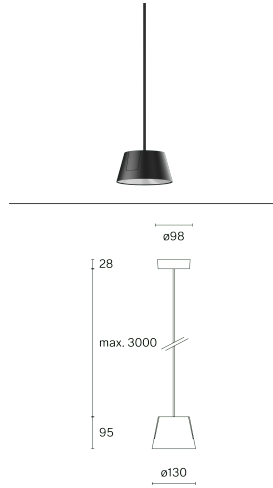

w222 Focal s