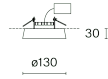

w222 Focal r

68-70 95 2-25

Article-specific information

Version	r
Mounting	Semi recessed
LED Colour temperature (CCT) / Luminous flux	2700 K / 885 lm
Voltage / System power	220–240 V / 9.6 W
Efficacy	92 lm / W
Light control	Phase-cut dim / DALI dim-Push dim
Net weight	0.3 kg

Phase-cut dim

	Art. No. / EAN code
Traffic white (RAL 9016)	222R102271 / 7330492001371
Jet black (RAL 9005)	222R105271 / 7330492001364
Raw tumbled	222R120271 / 7330492001388

DALI dim-Push dim

	Art. No. / EAN code
Traffic white (RAL 9016)	222R102272 / 7330492001340
Jet black (RAL 9005)	222R105272 / 7330492001333
Pale red (NCS S 1010-Y90R)	
Pale green (NCS S 2005-B50G)	
Pale blue (NCS S 1010-R90B)	
Raw tumbled	222R120272 / 7330492001357

Accessories

	Art. No. / EAN code
Casambi module	DR-0601 / 7330492000510
Ceiling installation cover plate	
1-phase track adapter white	
1-phase track adapter black	
3-phase track adapter white	
3-phase track adapter black	
3-phase track DALI adapter white	
3-phase track DALI adapter black