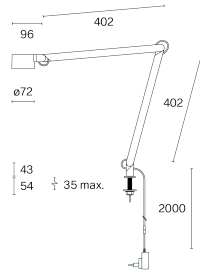

## Technical information

Physical	
<b>Material</b>	Lamp body: aluminium Base & pin: steel
<b>Optics</b>	Diffuser: acrylic Reflector & glare shade: polyamide
<b>IP rating</b>	20
<b>Protection class</b>	III
LED	
<b>Light source</b>	COB LED (included)
<b>Lifetime expectancy</b>	L80 / 50.000 h
<b>CRI Colour rendering index</b>	97
<b>Standard deviation of colour matching</b>	3-step MacAdam
<b>Replaceable by a professional</b>	

## Article-specific information

Version	p
Mounting	Pin - integrated (hole $\varnothing$ 14 mm)
LED Colour temperature (CCT) / Luminous flux	3000 K / 497 lm
Voltage / System power	100–240 V / 8.2 W
Efficacy	60 lm / W
Light control	Integrated dimmer switch (timer 8h)
Net weight	0.5 kg