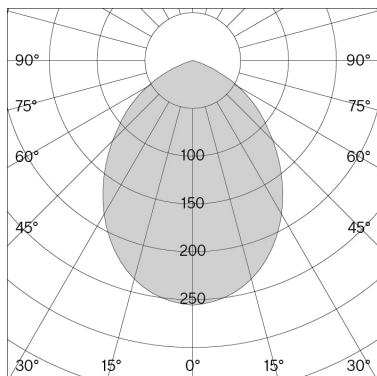

w227 Winkel alu