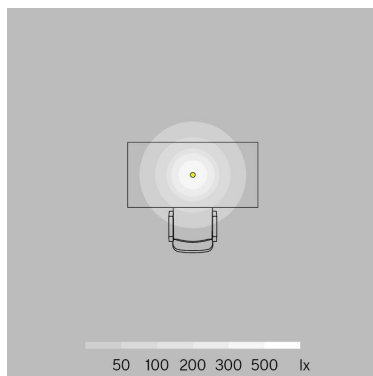

w227 Winkel alu