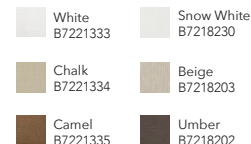

Outdoor

MATERIALS

Material Frame: Powder Coated Aluminium

Material Cushions:

Cushion Filling For Indoor Use:

Polyurethane Foam / Feathers / Polyether Sticks / Dacron

Cushion Filling For Outdoor Use:

Aqua Foam / Aqua Foam Crumbs / Dacron

FABRIC & CARE

Indoor

Colours: Sand
 Olive

Colours: Sand, Olive

100% Linen

Olive - light fastness ≥ 5 (ISO 105B02)

Sand - light fastness 3 - 4

Martindale: ≥ 20.000 rubs

Colours: Mustard
 Apricot

Colours: Mustard, Apricot

100% Linen

Light fastness ≥ 5 (ISO 105B02)

Martindale: ≥ 22.000 rubs

Colour: Taupe

Colours: Taupe

91% Linen - 9% Polyamide

Light fastness ≥ 5 (ISO 105B04)

Shrinkage ca. 3%

Martindale: ≥ 45.000 rubs