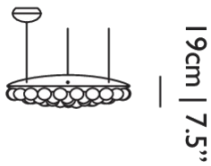

Dimensions

73cm | 28.7"

Product

WIDTH 73cm | 28.7"

HEIGHT 19cm | 7.5"

DEPTH 73cm | 28.7"

DIAMETER 73cm | 28.7"

WEIGHT NETTO 7kg | 15.43lbs