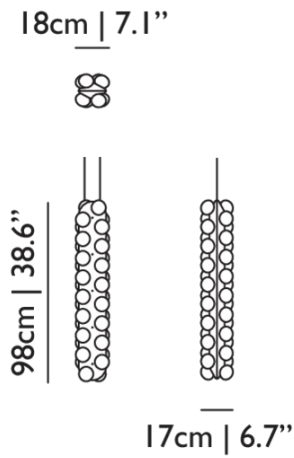

Dimensions

98cm | 38.6"

18cm | 7.1"

17cm | 6.7"

Product

WIDTH 98cm | 38.6"

HEIGHT 18cm | 7.1"

DEPTH 18cm | 7.1"

98cm | 38.6"

17cm | 6.7"

18cm | 7.1"

Product

WIDTH 98cm | 38.6"

HEIGHT 18cm | 7.1"

DEPTH 17cm | 6.7"

WEIGHT NETTO 6kg | 13.23lbs

See last page for more information about the dimming possibilities.

Prop Light Suspended / Double Vertical

Dimensions

Product

WIDTH 17cm | 6.7"
HEIGHT 98cm | 38.6"
DEPTH 18cm | 7.1"
WEIGHT NETTO 6kg | 13.23lbs

Packaging

WIDTH 30cm | 11.8"
HEIGHT 30cm | 11.8"
CUBAGE 0.12m³ | 4.23ft³
LENGTH 133cm | 52.4"
WEIGHT 10kg | 22.05lbs

Technical CE

ADDITIONAL

The Proplight is available in two colour temperatures: 2000K or 2700K.