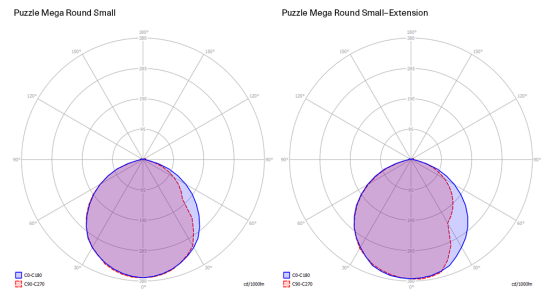

Puzzle Mega round small

LED
2700 K
3 × 15 W / 5250 lm
220–240 V
CRI 92
MacAdam 3–Step

Photometric data

LED
3000 K
3 × 15 W / 5550 lm
220–240 V
CRI 92
MacAdam 3–Step