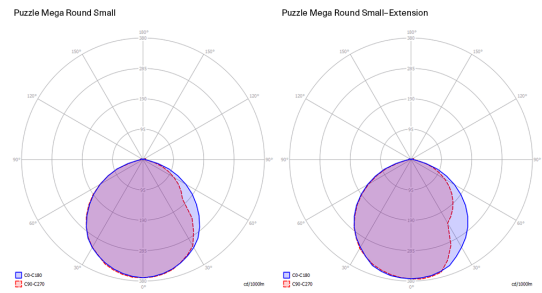

Puzzle Mega round small

LED
2700 K
3 × 15 W / 5250 lm
220–240 V
CRI 92
MacAdam 3–Step

Photometric data

LED
3000 K
3 × 15 W / 5550 lm
220–240 V
CRI 92
MacAdam 3–Step

Options of Puzzle Mega