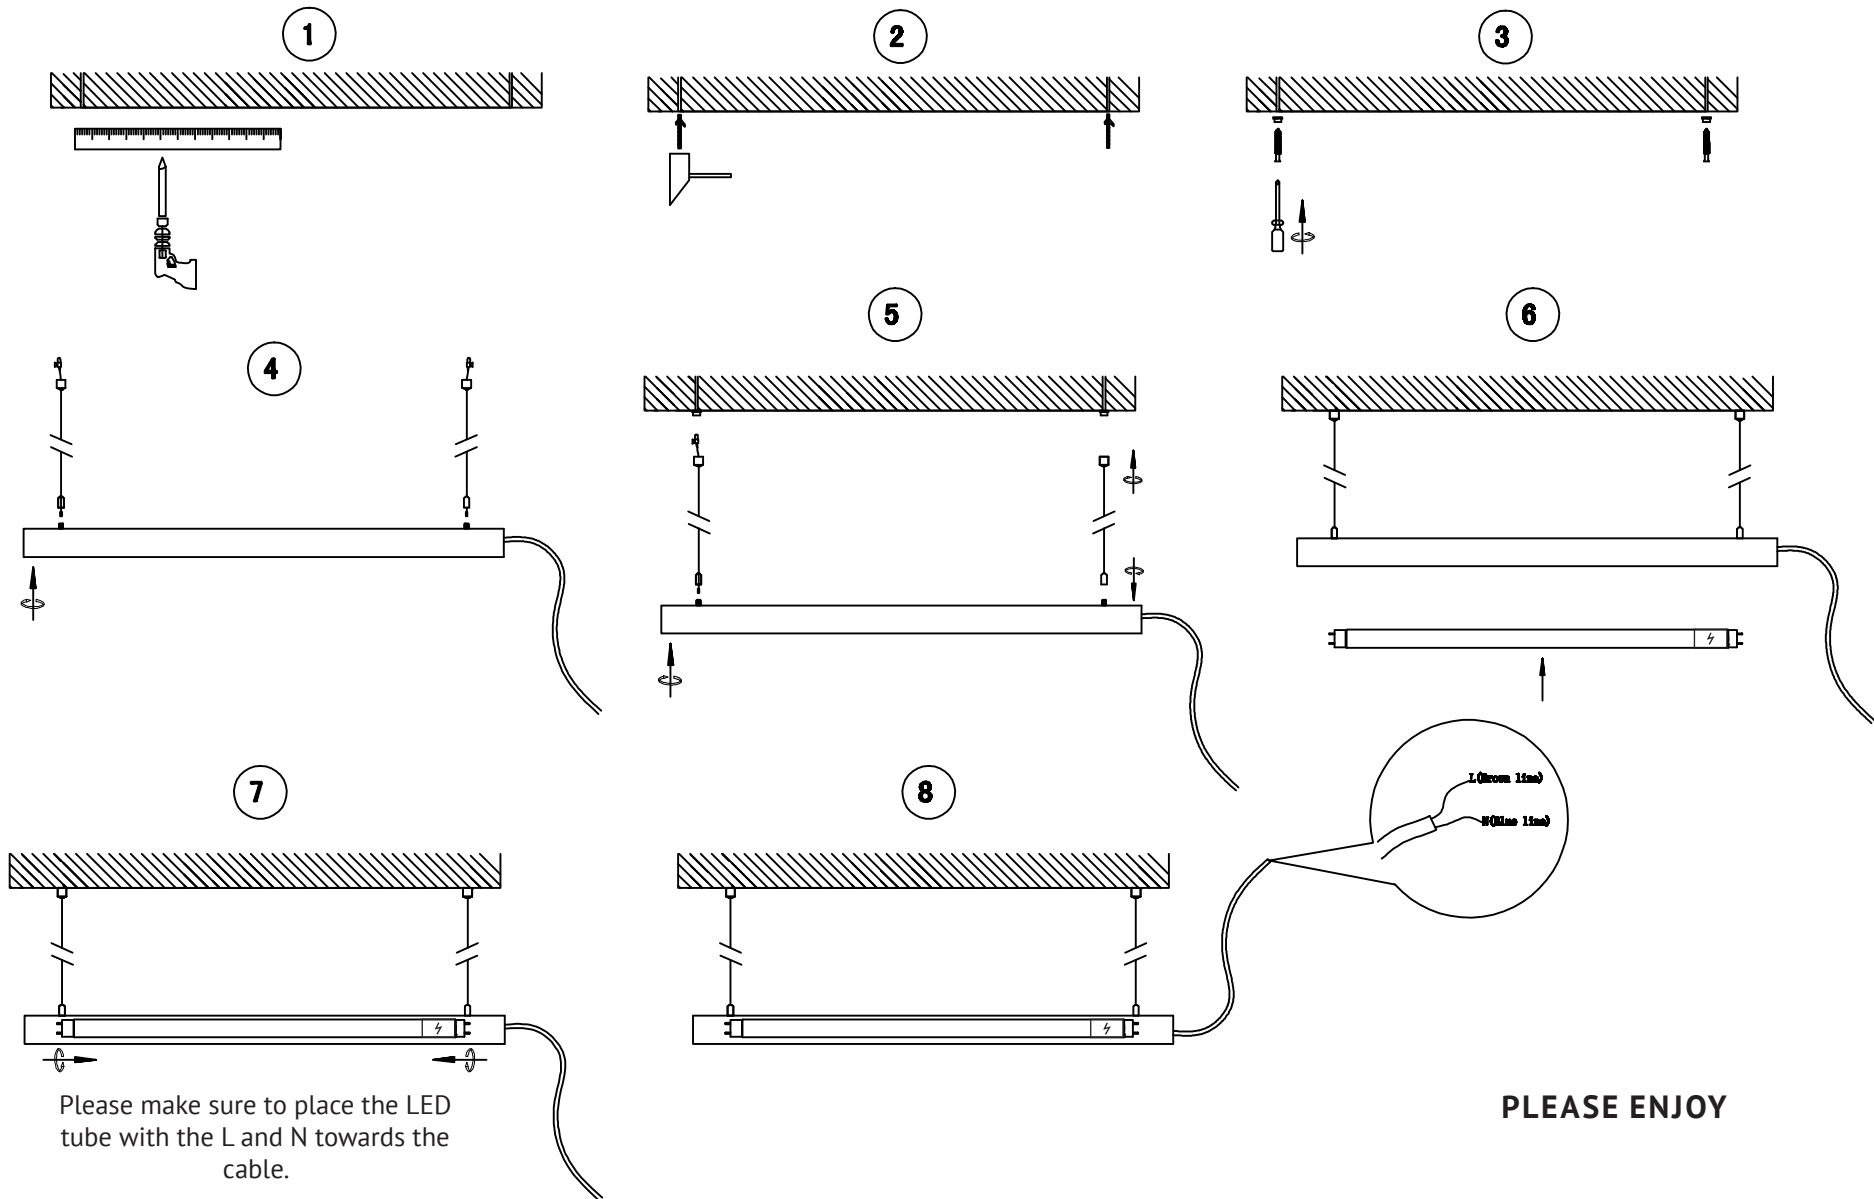

RADENT

PENDANT LAMP 700 AND 1350 MM

PLEASE ENJOY