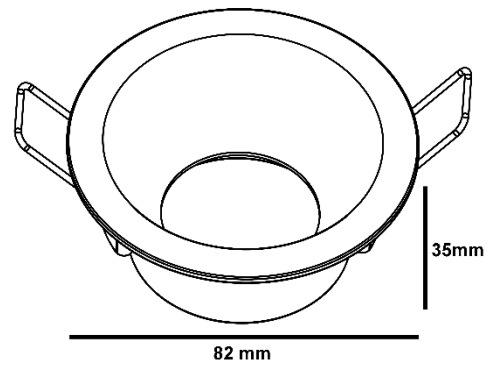

Also available in the RAY range :

Reference :	RD212.22
Colour :	22 – Mat Black
Materials :	Aluminium
Adjustable :	No
Lampholder:	GU10 x 1
Voltage :	220-240Vac, 50-60Hz, max 7,5W
Bulb included :	No
Dimensions:	Fixture dimensions : $\varnothing$ 82mm x 35mm  Cutting hole : $\varnothing$ 70mm
Class rating :	CE - IP20 - Class 2
Origin :	Made in P.R.C.
Warranty :	5 years

	Colour	Number of GU10 bases	Dimensions
RD212.20	Mat White	1 x	$\varnothing$ 82mm x 35mm