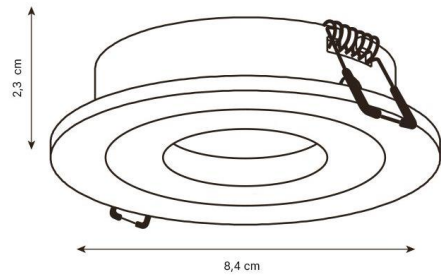

Reference :	RD225.20
Colour :	22 – Mat White
Materials :	Aluminium
Adjustable :	No
Lampholder:	GU10 x 1
Voltage :	220-240Vac, 50-60Hz, max 7,5W
Bulb included :	No
Dimensions:	Fixture dimensions : $\varnothing$ 84mm x 35mm  Cutting hole : $\varnothing$ 70mm
Class rating :	CE - IP20 - Class 2
Origin :	Made in P.R.C.
Warranty :	5 years

Also available in the RD225 range :

	Colour	Number of GU10 bases	Dimensions
RD225.22	Mat Black	1 x	$\varnothing$ 84mm x 35mm