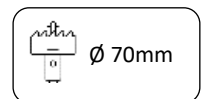

Reference :	RD225.20
Colour :	22 – Mat White
Materials :	Aluminium
Adjustable :	No
Lampholder:	GU10 x 1
Voltage :	220-240Vac, 50-60Hz, max 7,5W
Bulb included :	No
Dimensions:	Fixture dimensions : $\varnothing$ 84mm x 35mm  Cutting hole : $\varnothing$ 70mm
Class rating :	CE - IP20 - Class 2
Origin :	Made in P.R.C.
Warranty :	5 years

Also available in the RD225 range :

	Colour	Number of GU10 bases	Dimensions
RD225.22	Mat Black	1 x	$\varnothing$ 84mm x 35mm