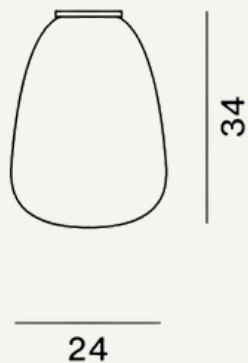

RITUALS 1 CEILING PTL

CAVO

COLORE

White

CERTIFICAZIONI

PESO

Net kg 3,00

MATERIALE

Blown engraved satin glass and coated metal

SORGENTE LUMINOSA

LED retrofit bulb included E27 11W 2700 K 1521lm CRI>80
Dimmable TRIAC