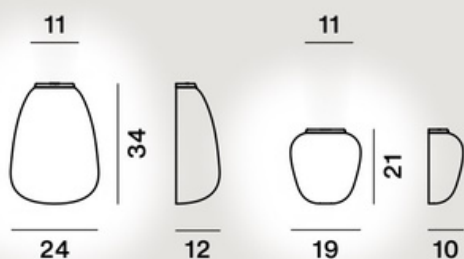

RITUALS SEMI WALL PTL

Glass colours:
bianco

Frame colours:
bianco, oro, grafite

Weight:
Rituals 1 semi
net kg 3,20

Rituals 3 semi
net kg 2,00

Rituals XL semi
net kg 4,20

Hand-blown cased engraved
satin glass and lacquered
metal