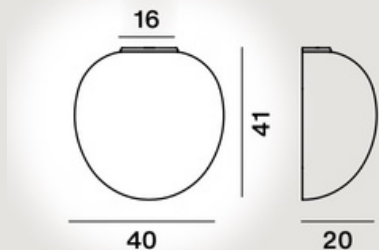

RITUALS SEMI WALL PTL

Glass colours:
bianco

Frame colours:
bianco, oro, grafite

Weight:
Rituals 1 semi
net kg 3,20

Rituals 3 semi
net kg 2,00

Rituals XL semi
net kg 4,20

Hand-blown cased engraved
satin glass and lacquered
metal

Rituals semi
Max 1x30W E27

 **CE IP 20**