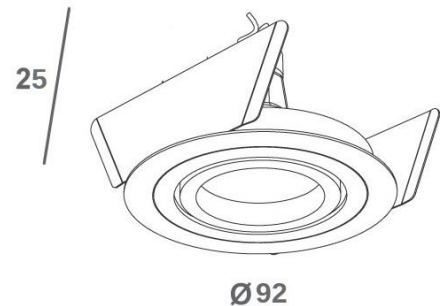

Reference :	RD111AL.22
Colour :	22 – Mat Black
Materials :	Aluminium
Adjustable :	No
Lampholder:	GU10 x 1
Voltage :	220-240Vac, 50-60Hz, max 7,5W
Bulb included :	No
Dimensions:	Fixture dimensions : \varnothing 92mm x 25mm  Cutting hole : \varnothing 80mm
Class rating :	CE - IP20 - Class 2
Origin :	Made in P.R.C.
Warranty :	5 years

Also available in the ROTA ROUND range :

	Colour	Number of GU10 bases	Dimensions
RD111AL.11	Brushed Aluminium	1 x	\varnothing 95mm x 25mm