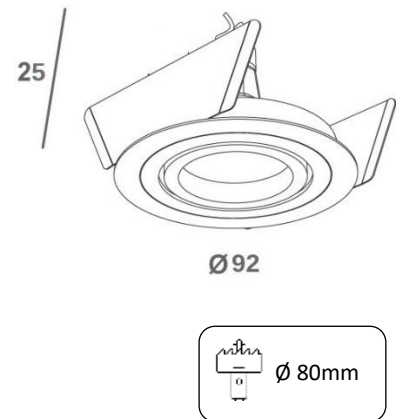

Reference :	RD111AL.11
Colour :	11 – Brushed Aluminium
Materials :	Aluminium
Adjustable :	No
Lampholder:	GU10 x 1
Voltage :	220-240Vac, 50-60Hz, max 7,5W
Bulb included :	No
Dimensions:	Fixture dimensions : \varnothing 92mm x 25mm  Cutting hole : \varnothing 80mm
Class rating :	CE - IP20 - Class 2
Origin :	Made in P.R.C.
Warranty :	5 years

Also available in the ROTA ROUND range :

	Colour	Number of GU10 bases	Dimensions
RD111AL.20	Matt White	1 x	\varnothing 92mm x 25mm