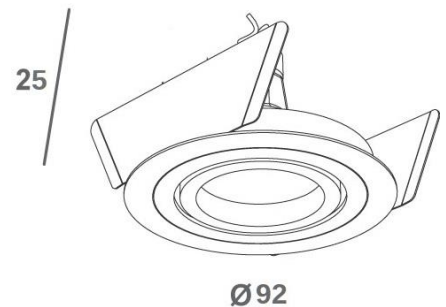

Reference :	RD111AL.20
Colour :	20 – Mat White
Materials :	Aluminium
Adjustable :	No
Lampholder:	GU10 x 1
Voltage :	220-240Vac, 50-60Hz, max 7,5W
Bulb included :	No
Dimensions:	Fixture dimensions : $\varnothing$ 92mm x 25mm  Cutting hole : $\varnothing$ 80mm
Class rating :	CE - IP20 - Class 2
Origin :	Made in P.R.C.
Warranty :	5 years

Also available in the ROTA ROUND range :

	Colour	Number of GU10 bases	Dimensions
RD111AL.11	Brushed Aluminium	1 x	$\varnothing$ 95mm x 25mm