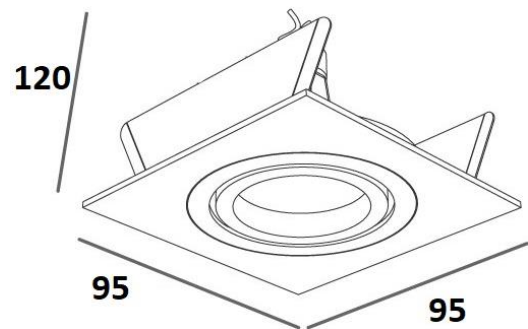

Reference :	RD113AL.20
Colour :	20 – Mat White
Materials :	Aluminium
Adjustable :	No
Lampholder:	GU10 x 1
Voltage :	220-240Vac, 50-60Hz, max 7,5W
Bulb included :	No
Dimensions:	Fixture dimensions : 95mmX95MM x 25mm  Cutting hole : $\varnothing$ 80mm
Class rating :	CE - IP20 - Class 2
Origin :	Made in P.R.C.
Warranty :	5 years

Also available in the ROTA range :

	Colour	Number of GU10 bases	Dimensions
RD113AL.11	Brushed Aluminium	1 x	95mmX95MM x 25mm