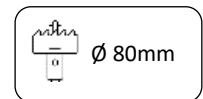

Reference :	RD113AL.20
Colour :	20 – Mat White
Materials :	Aluminium
Adjustable :	No
Lampholder:	GU10 x 1
Voltage :	220-240Vac, 50-60Hz, max 7,5W
Bulb included :	No
Dimensions:	Fixture dimensions : 95mmX95MM x 25mm  Cutting hole : $\varnothing$ 80mm
Class rating :	CE - IP20 - Class 2
Origin :	Made in P.R.C.
Warranty :	5 years

Also available in the ROTA range :

	Colour	Number of GU10 bases	Dimensions
RD113AL.11	Brushed Aluminium	1 x	95mmX95MM x 25mm