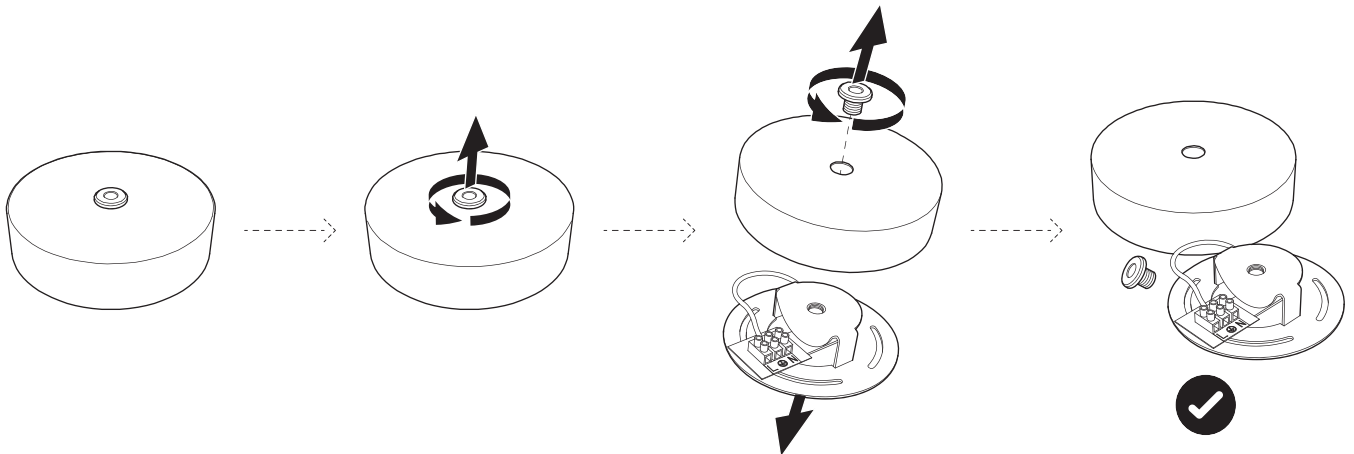

LEE BROOM

RING LIGHT

220-240V : RIN0010

1x

1x

1

2

3