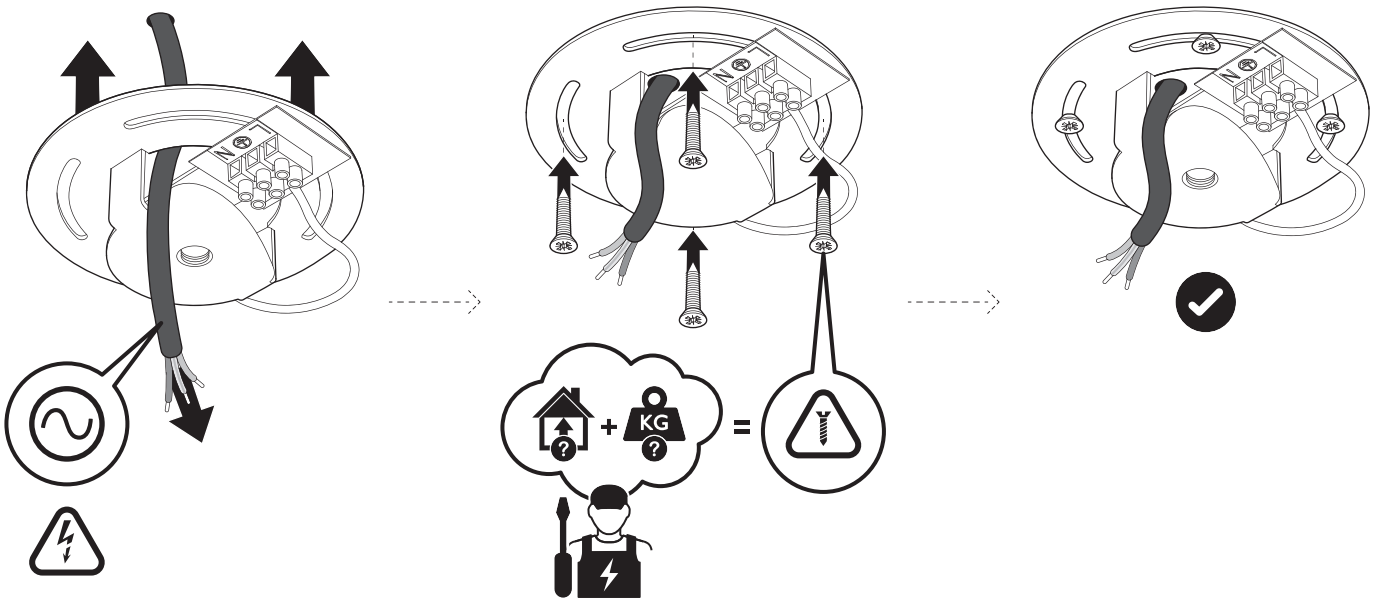

LEE BROOM

RING LIGHT

220-240V : RIN0010

1x

1x

1

2

3