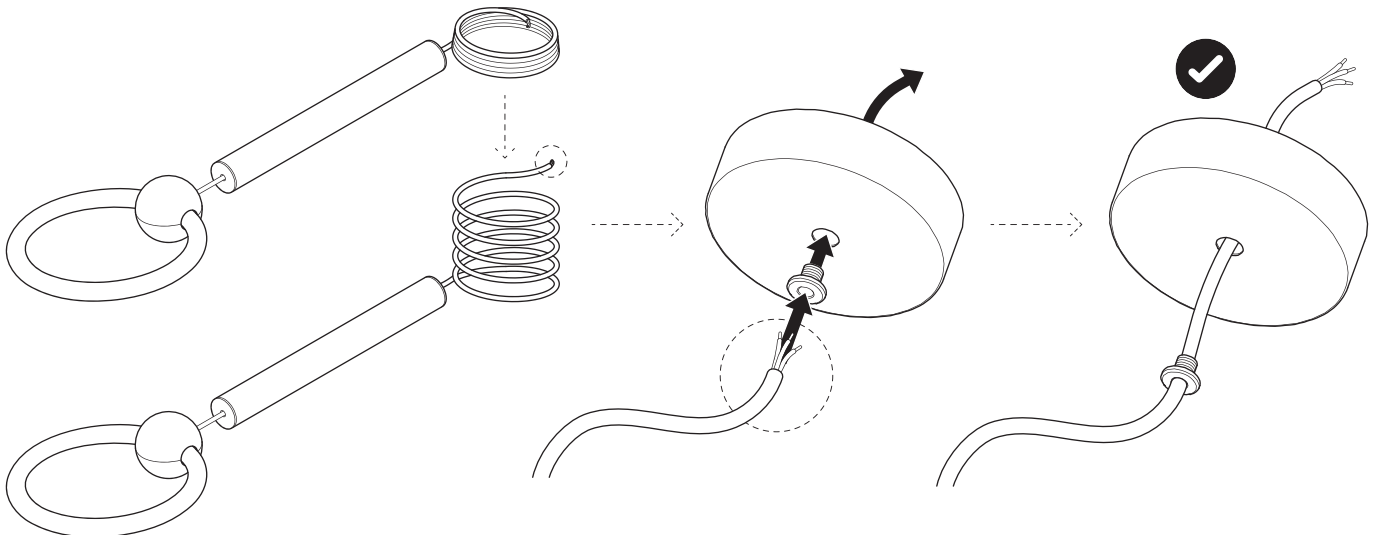

LEE BROOM

RING LIGHT

220-240V : RIN0010

1x

1x

1

2

3